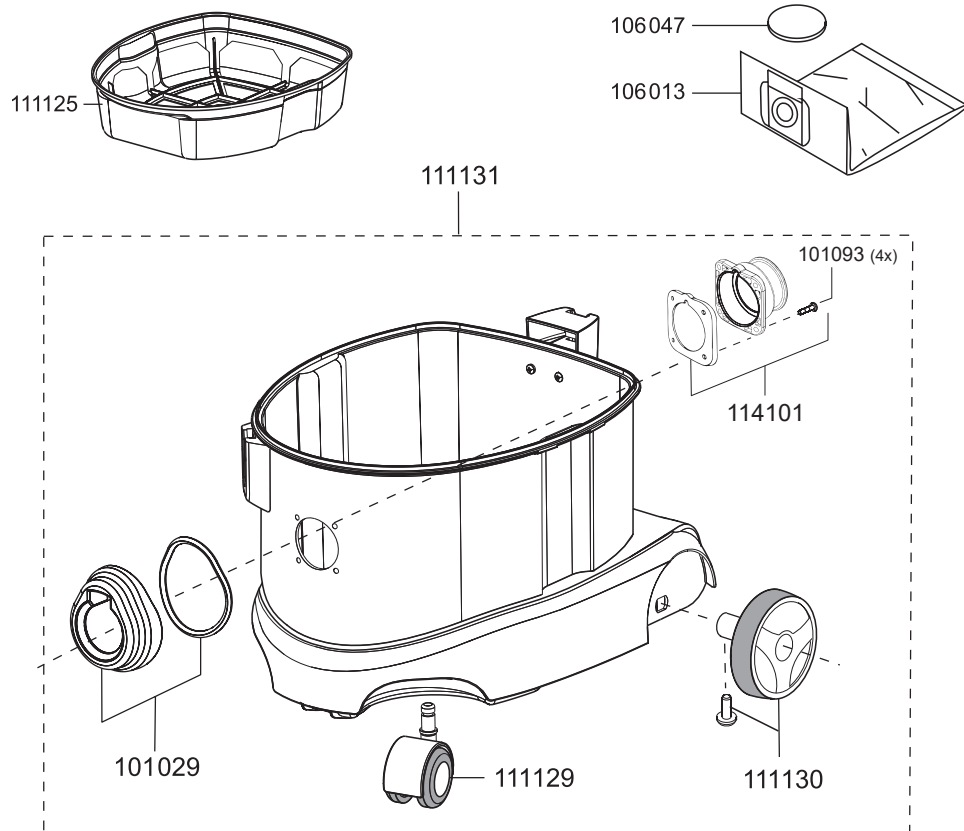

# MAXIMUS HEPA

item no. description

## spare parts dry vacuum Maximus HEPA

106016	switch, electrical
106018	latch, red
109012	spring for key button
109018	switch housing
109050	switch for performance regulation
111100	motor head complete
111101	screw K4, 8x100 (PU=2pcs.)
111102	switch cover
111103	key button
111104	cover
111105	screw M4x16,
111110	dummy cover
111113	filter sponge, motor
111115	seal, base plate
111117	strain relief
111121	plug fixing
111122	socket
111123	square nut
111132	filter cassette HEPA13
111145	socket strip
111165	cover inside
111167	base plate
111168	wire set, socket-switch
111306	wire set
111310	power cord, 10 m, red, pluggable
111324	vacuum motor 700 Watt
112103	cable hook set (from serial-nr. 111.020.04091)
114119	screw M5x40

## spare parts dry vacuum Maximus HEPA

101023	crevice nozzle, Ø-32, 220mm
101029	coupling housing set
101093	screw coupling housing
106013	fleece filter bag (10pcs.)
106026	vacuum tube, Ø-32, aluminium
106035	hose connector for container D32
106047	motor fleece filter
111125	filter basket
111129	castor, Ø-50, rubber
111130	back wheel, rubber
111131	container complete
114101	adapter for fleece filter bag
114113	vacuum hose, D32, 2,5m
114114	combi nozzle, D32, 280 mm
117148	handle with hose connector D32
117294	2in1 upholstery nozzle, D32, 130mm