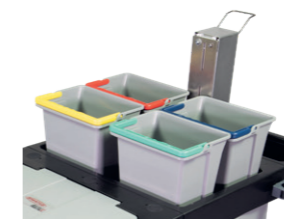

MatriX

Lockable cleaning trolley in two versions.

The MatriX, optionally with mop press or mop boxes, impresses with perfect workmanship, an extremely solid and robust construction, as well as an excellent price-performance ratio. The extra-large interior has three pull-out trays and a storage grid and offers versatile storage space for cleaning agents or other utensils. The lockable door ensures maximum security in the property and guarantees a modern and discreet appearance at all times. Thanks to the large rubberised 100 mm swivel castors, the MatriX can be moved effortlessly and safely at all times, even when fully loaded. The rear swivel castors have two individually lockable parking brakes and secure the MatriX against unintentional rolling away when parked.

Supply

Maximum load volume.
Extensive basic equipment.

4-colour coding throughout.

Lockable doors provide security.

Optional accessories:

For 500 ml bottles.

6-litre bucket with transparent lid.

Disposal

Laundry or waste easily removed using a zipper.

120 litre capacity.

Optional waste separation.
Item-no. 304024

Practical support surface and storage for cleaning plans.

Optional waste bag small.
Item-no. 304025