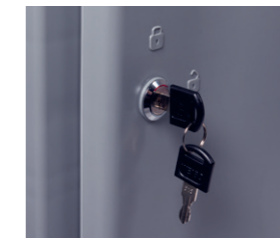

MatriX

Lockable cleaning trolley in two versions.

The MatriX, optionally with mop press or mop boxes, impresses with perfect workmanship, an extremely solid and robust construction, as well as an excellent price-performance ratio. The extra-large interior has three pull-out trays and a storage grid and offers versatile storage space for cleaning agents or other utensils. The lockable door ensures maximum security in the property and guarantees a modern and discreet appearance at all times. Thanks to the large rubberised 100 mm swivel castors, the MatriX can be moved effortlessly and safely at all times, even when fully loaded. The rear swivel castors have two individually lockable parking brakes and secure the MatriX against unintentional rolling away when parked.

Supply

Maximum load volume.
Extensive basic equipment.

4-colour coding throughout.

Lockable doors provide security.

Optional accessories:

For 500 ml bottles.

6-litre bucket with transparent lid.

Disposal