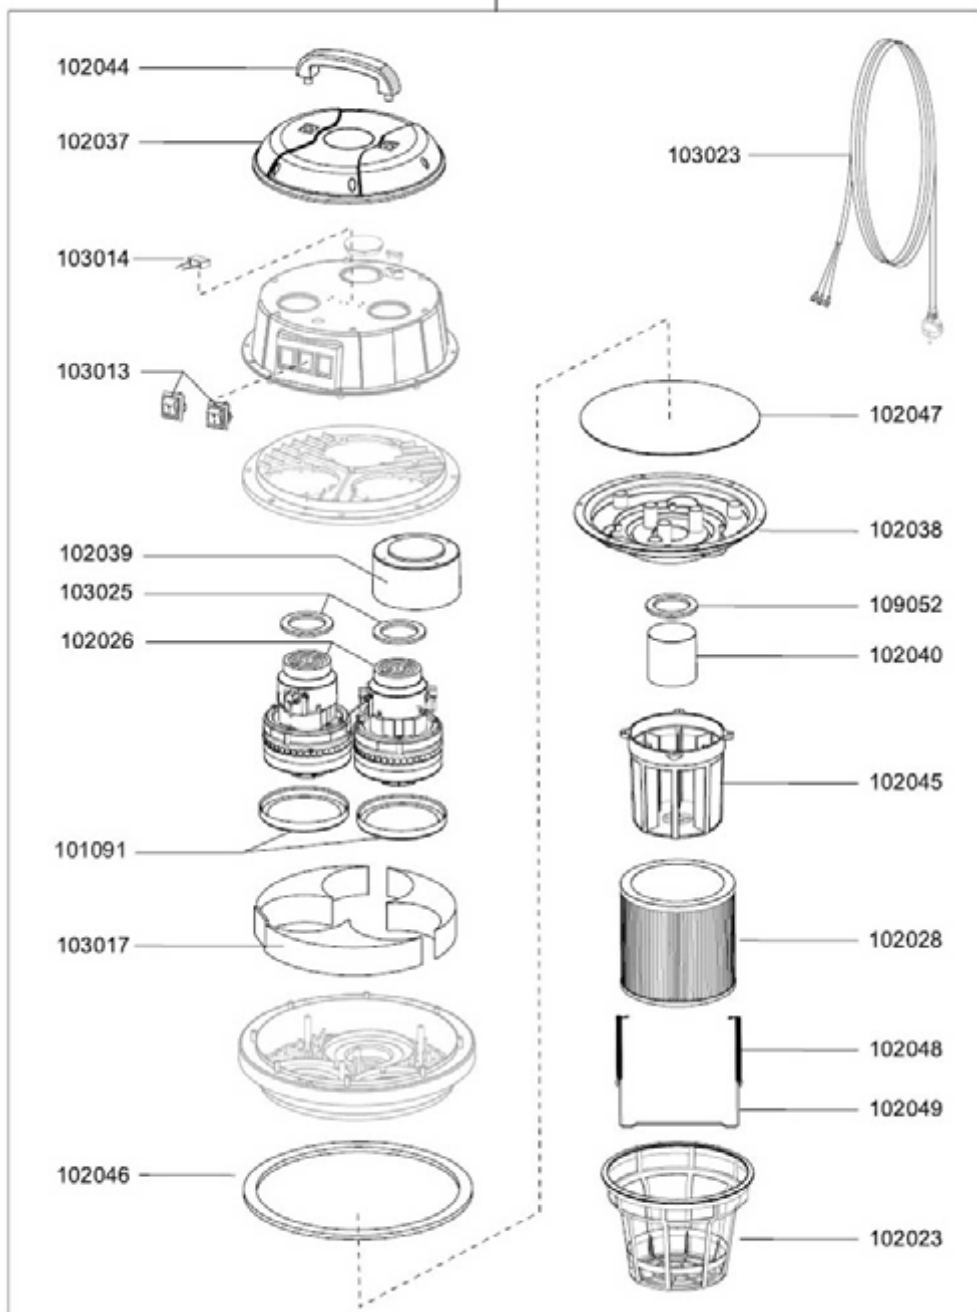

102055

N 55/2 E

N° article. Description

Prix catalogue
(net)

Pièces de rechange N 55/2 E

101091	roulement du moteur en bas	10,40 €
102023	insert panier de filtre	8,50 €
102026	moteur de soufflerie, 1200 Watt	88,30 €
102028	cartouche de filtrage Téflon N55/77/80	33,60 €
102037	capot en haut	17,90 €
102038	capot en bas	17,90 €
102039	capot moteur	21,70 €
102040	flotteur	4,10 €
102044	poignée	7,00 €
102045	panier flotteur	12,30 €
102046	bande d'étanchement large	4,90 €
102047	bande d'étanchement étroit	2,60 €
102048	ressort de traction	1,80 €
102049	arceau inox	4,90 €
102055	tête d'aspiration	415,60 €
103013	interrupteur, rouge	8,60 €
103014	Condensateur	4,10 €
103017	segment pièce mousse	2,10 €
103023	câble électrique, 15m, noir	75,40 €
103025	bague caoutchouc mousse	2,50 €
109052	joint, flotteur	1,50 €