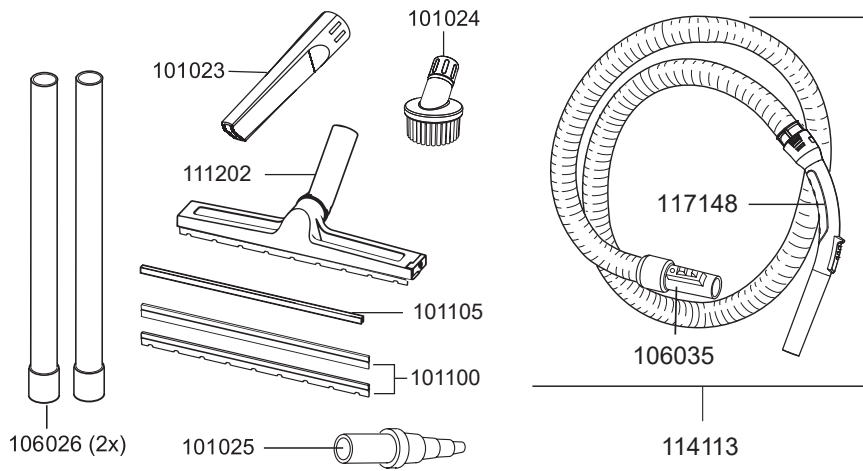

MAXIMUS pt

item no. description

spare parts dry vacuum Maximus pt

101075	filter sponge, exit air
106016	switch, electrical
106018	latch, red
109012	spring for key button
109015	socket
109016	socket cover
109018	switch housing
109050	switch for performance regulation
109073	cable set power socket
109077	electronic automatic
109079	power socket board incl. flap
111101	screw K4, 8x100 (PU=2pcs.)
111102	switch cover
111103	key button
111104	cover
111105	screw M4x16
111112	automatic switch
111113	filter sponge, motor
111115	seal, base plate
111116	cable set with condenser 0.1uF
111117	strain relief
111121	plug fixing
111122	socket
111123	square nut
111124	filter cassette
111145	socket strip
111155	power cord, 10m, black
111165	cover inside
111167	base plate
111306	wire set
111324	vacuum motor 700 Watt
112103	cable hook set

MAXIMUS pt

item no. description

spare parts dry vacuum Maximus pt

101023	crevice nozzle, Ø-32, 220mm
101024	furniture nozzle, Ø-32
101025	electro tool adapter
101029	coupling housing set
101090	seal, coupling housing
101093	screw coupling housing
106013	fleece filter bag (10pcs.)
106023	back wheel
106024	castor, Ø-50
106026	vacuum tube, Ø-32, aluminium
106035	hose connector for container D32
106047	motor fleece filter
111125	filter basket
111131	container complete T11
111202	hard floor nozzle, Ø-32, 360mm
114101	adapter for fleece filter bag
114113	vacuum hose, D32, 2,5m
117148	handle with hose connector D32

accessory Maximus pt

101100	set of brush strips 360mm for 101106, 111202
101104	set of brush strips 360mm for 111207 (horse hair)
101105	plastic rail 360mm for 101106, 111202
106013	fleece filter bag (10pcs.)
106014	fleece filter bag (250pcs.)
106061	fleece filter bag HEPA 13 (PU=10pcs.)
106067	vacuum hose per meter, D32, antistatic, oil resist
109111	vacuum hose, D32, 3m, antistatic
111132	filter cassette HEPA13
111133	telescopic vacuum tube, Ø-32, stainless steel
111193	filter cartridge HEPA14
117148	handle with hose connector D32