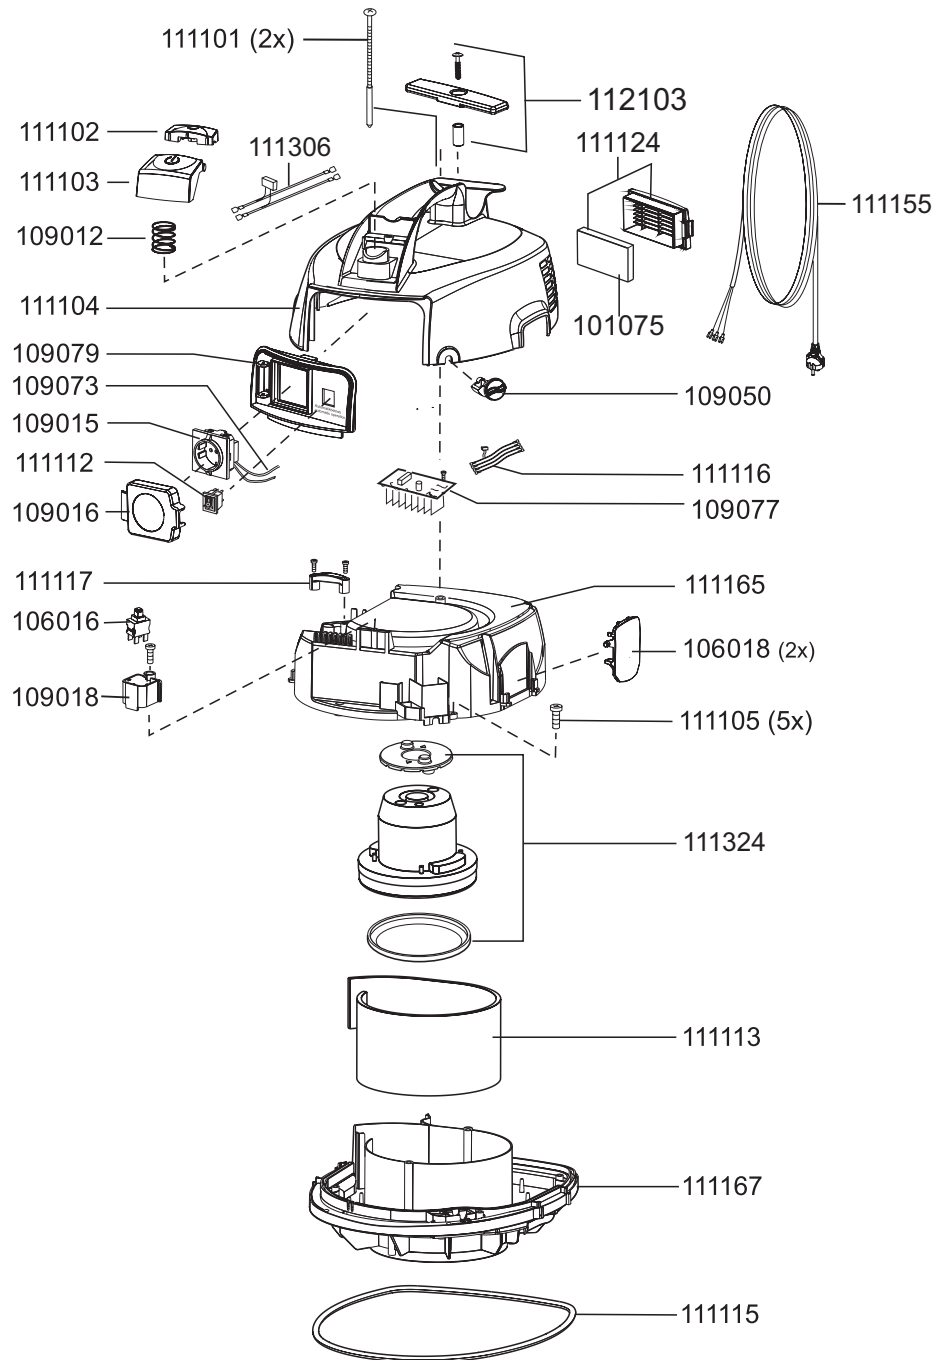

MAXIMUS pt

item no. description

spare parts dry vacuum Maximus pt

101075	filter sponge, exit air
106016	switch, electrical
106018	latch, red
109012	spring for key button
109015	socket
109016	socket cover
109018	switch housing
109050	switch for performance regulation
109073	cable set power socket
109077	electronic automatic
109079	power socket board incl. flap
111101	screw K4, 8x100 (PU=2pcs.)
111102	switch cover
111103	key button
111104	cover
111105	screw M4x16
111112	automatic switch
111113	filter sponge, motor
111115	seal, base plate
111116	cable set with condenser 0.1uF
111117	strain relief
111121	plug fixing
111122	socket
111123	square nut
111124	filter cassette
111145	socket strip
111155	power cord, 10m, black
111165	cover inside
111167	base plate
111306	wire set
111324	vacuum motor 700 Watt
112103	cable hook set

MAXIMUS pt

item no. description

spare parts dry vacuum Maximus pt

101023	crevice nozzle, Ø-32, 220mm
101024	furniture nozzle, Ø-32
101025	electro tool adapter
101029	coupling housing set
101090	seal, coupling housing
101093	screw coupling housing
106013	fleece filter bag (10pcs.)
106023	back wheel
106024	castor, Ø-50
106026	vacuum tube, Ø-32, aluminium
106035	hose connector for container D32
106047	motor fleece filter
111125	filter basket
111131	container complete T11
111202	hard floor nozzle, Ø-32, 360mm
114101	adapter for fleece filter bag
114113	vacuum hose, D32, 2,5m
117148	handle with hose connector D32

accessory Maximus pt

101100	set of brush strips 360mm for 101106, 111202
101104	set of brush strips 360mm for 111207 (horse hair)
101105	plastic rail 360mm for 101106, 111202
106013	fleece filter bag (10pcs.)
106014	fleece filter bag (250pcs.)
106061	fleece filter bag HEPA 13 (PU=10pcs.)
106067	vacuum hose per meter, D32, antistatic, oil resist
109111	vacuum hose, D32, 3m, antistatic
111132	filter cassette HEPA13
111133	telescopic vacuum tube, Ø-32, stainless steel
111193	filter cartridge HEPA14
117148	handle with hose connector D32