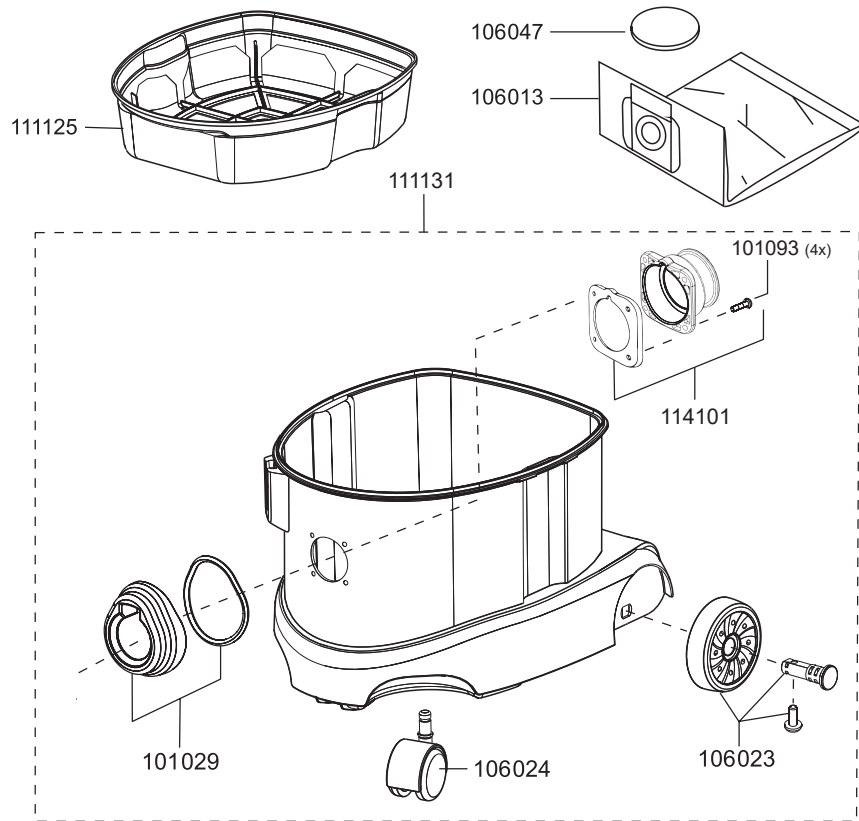

MAXIMUS pt

item no. description

spare parts dry vacuum Maximus pt

101075	filter sponge, exit air
106016	switch, electrical
106018	latch, red
109012	spring for key button
109015	socket
109016	socket cover
109018	switch housing
109050	switch for performance regulation
109073	cable set power socket
109077	electronic automatic
109079	power socket board incl. flap
111101	screw K4, 8x100 (PU=2pcs.)
111102	switch cover
111103	key button
111104	cover
111105	screw M4x16
111112	automatic switch
111113	filter sponge, motor
111115	seal, base plate
111116	cable set with condenser 0.1uF
111117	strain relief
111121	plug fixing
111122	socket
111123	square nut
111124	filter cassette
111145	socket strip
111155	power cord, 10m, black
111165	cover inside
111167	base plate
111306	wire set
111324	vacuum motor 700 Watt
112103	cable hook set

MAXIMUS pt

item no. description

spare parts dry vacuum Maximus pt

101023	crevice nozzle, Ø-32, 220mm
101024	furniture nozzle, Ø-32
101025	electro tool adapter
101029	coupling housing set
101090	seal, coupling housing
101093	screw coupling housing
106013	fleece filter bag (10pcs.)
106023	back wheel
106024	castor, Ø-50
106026	vacuum tube, Ø-32, aluminium
106035	hose connector for container D32
106047	motor fleece filter
111125	filter basket
111131	container complete T11
111202	hard floor nozzle, Ø-32, 360mm
114101	adapter for fleece filter bag
114113	vacuum hose, D32, 2,5m
117148	handle with hose connector D32

accessory Maximus pt

101100	set of brush strips 360mm for 101106, 111202
101104	set of brush strips 360mm for 111207 (horse hair)
101105	plastic rail 360mm for 101106, 111202
106013	fleece filter bag (10pcs.)
106014	fleece filter bag (250pcs.)
106061	fleece filter bag HEPA 13 (PU=10pcs.)
106067	vacuum hose per meter, D32, antistatic, oil resist
109111	vacuum hose, D32, 3m, antistatic
111132	filter cassette HEPA13
111133	telescopic vacuum tube, Ø-32, stainless steel
111193	filter cartridge HEPA14
117148	handle with hose connector D32