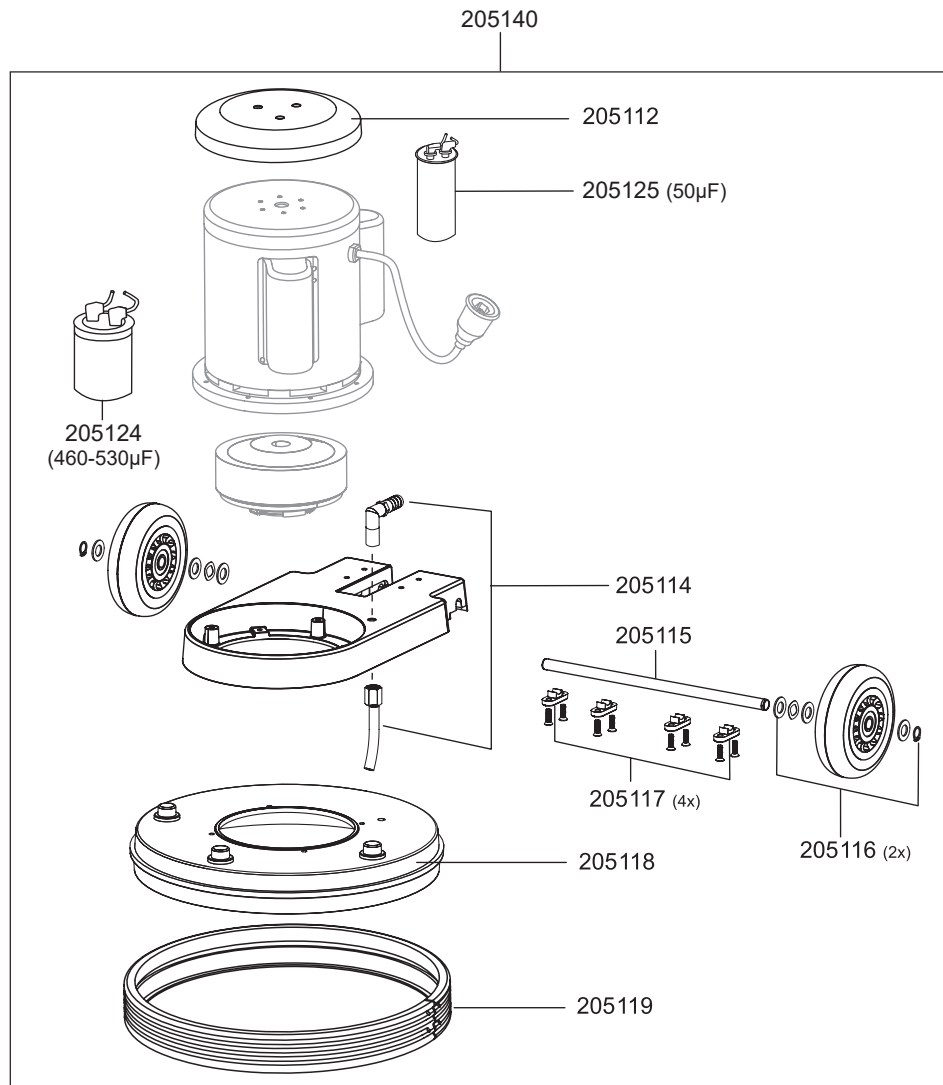

# HERCULES

item no. description

## spare parts single disc machine Hercules

201027	switch
201030	power cord, 12m, red
201052	socket
201067	thermal circuit breaker
205101	socket with cover
205103	tank holder complete
205104	hose
205105	water tank complete
205106	strain relief
205107	control lever set
205108	adjusting lever pole
205109	operating lever fresh water
205110	operation unit
205127	cable hook
205129	chain
205130	power cord for motor 205113
205138	bearing block set
205139	gear wheel set
205142	handhold shell front and back

## spare parts single disc machine Hercules

203105	flange disc
205112	motor cover
205114	fitting for hose
205115	wheel axis
205116	back wheel complete
205117	axis fixation
205118	pad holder cover
205119	rubber bumper
205120	brush, 432mm,(soft)
205121	brush, 432mm,(hard)
205122	pad holder, 380mm
205124	condenser 250 µF (start)
205125	condenser 30 µF (operating)
205140	motor complete

## accessory Hercules

201005	pad white (PU=5 pcs.), 17"
201006	pad red (PU=5 pcs.), 17"
201007	pad black (PU=5 pcs.), 17"
201008	pad green (PU=5 pcs.), 17"
201009	Queen Bonnet Pad, 17"
205123	additional weight 14 kg
205131	brush set (205120, 205121, 205122)
201076	power pad, 17"
201077	Duo pad, 17"