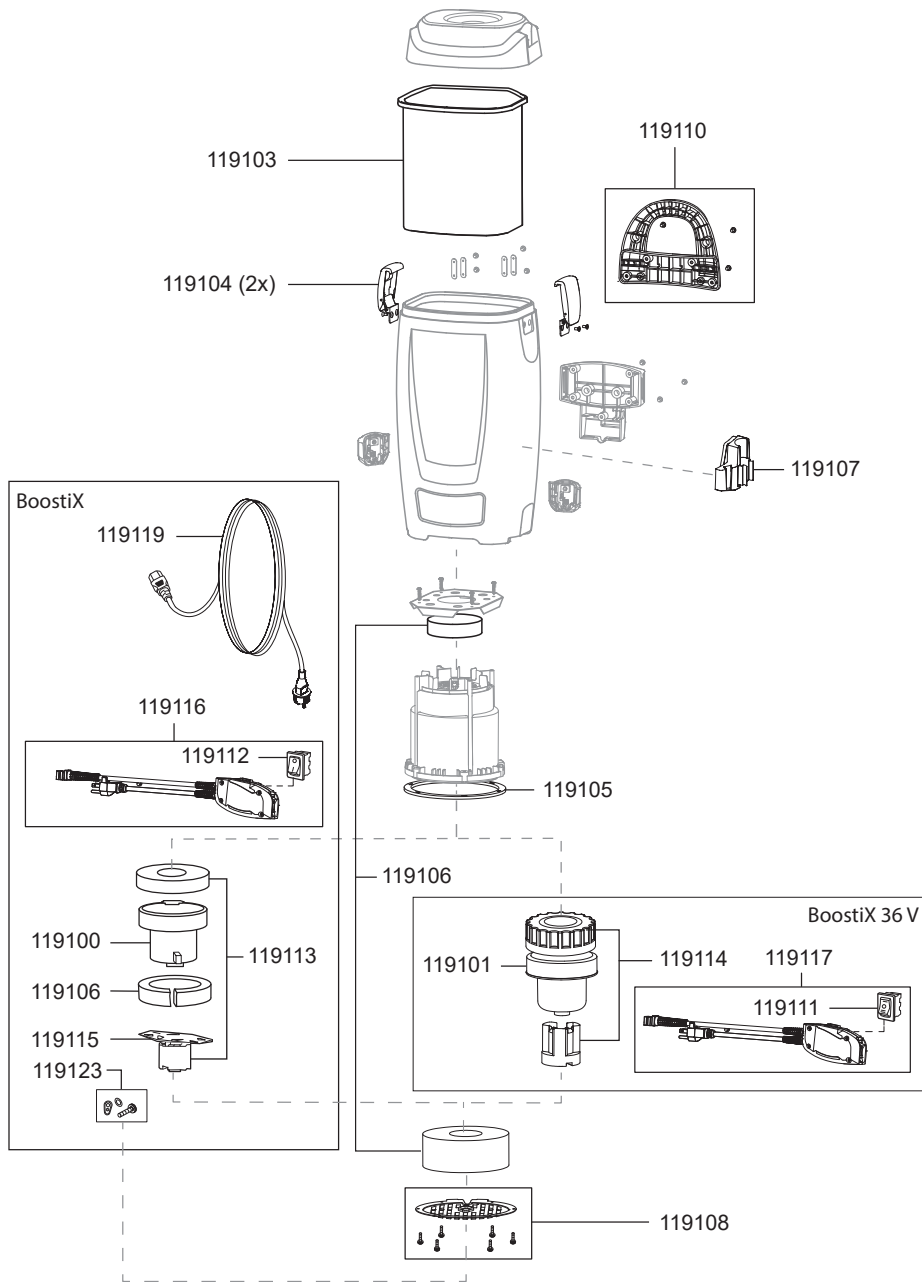

BOOSTIX

item no. description

spare parts backpack vacuum BoostiX and BoostiX 36V

119103	filter basket BoostiX
119104	latch, red
119105	seal, motor
119106	filter sponge set
119107	tool holder
119108	grid, exit air
119110	handle complete

spare parts backpack vacuum BoostiX

119100	vacuum motor, 890 Watt
119106	filter sponge set
119112	switch, electrical
119113	motor bearing set
119115	motor carbon brushes protection
119116	control unit set
119119	power cord, 15m, red, pluggable
119123	PE screw set

spare parts backpack vacuum BoostiX 36V

119101	vacuum motor, 300 Watt
119111	switch, electrical
119114	motor bearing set
119117	control unit set

119109

BOOSTIX

item no. description

spare parts backpack vacuum BoostiX and BoostiX 36V

111133	telescopic vacuum tube, Ø-32, stainless steel
114114	combi nozzle, Ø-32, 280mm
115127	crevice nozzle with brush, Ø-32
119109	harness set
119118	parking hook
119124	vacuum hose, D32, 1,3m
117148	handle with hose connector D32