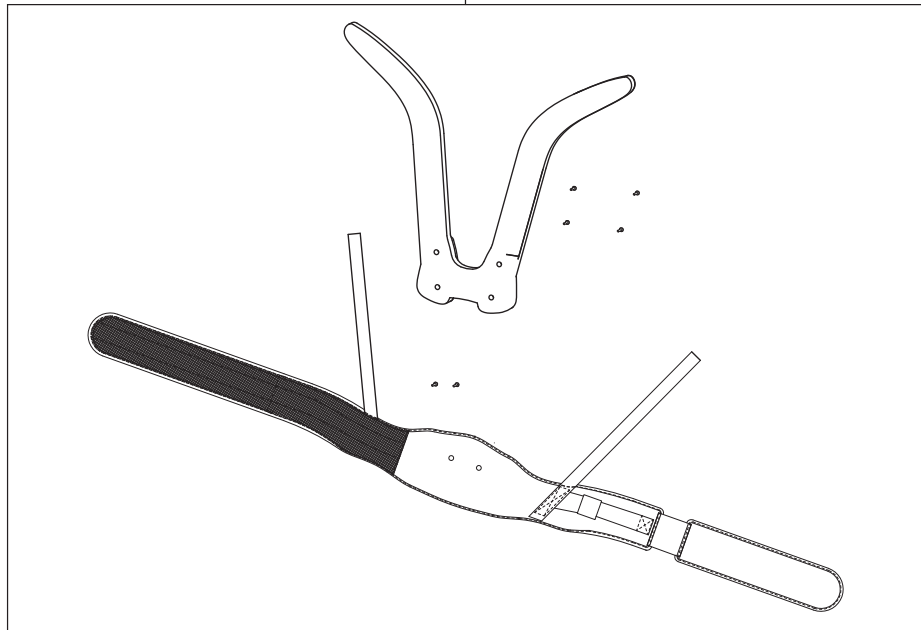

BOOSTIX

item no. description

spare parts backpack vacuum BoostiX and BoostiX 36V

119103	filter basket BoostiX
119104	latch, red
119105	seal, motor
119106	filter sponge set
119107	tool holder
119108	grid, exit air
119110	handle complete

spare parts backpack vacuum BoostiX

119100	vacuum motor, 890 Watt
119106	filter sponge set
119112	switch, electrical
119113	motor bearing set
119115	motor carbon brushes protection
119116	control unit set
119119	power cord, 15m, red, pluggable
119123	PE screw set

spare parts backpack vacuum BoostiX 36V

119101	vacuum motor, 300 Watt
119111	switch, electrical
119114	motor bearing set
119117	control unit set

119109

BOOSTIX

item no. description

spare parts backpack vacuum BoostiX and BoostiX 36V

111133	telescopic vacuum tube, Ø-32, stainless steel
114114	combi nozzle, Ø-32, 280mm
115127	crevice nozzle with brush, Ø-32
119109	harness set
119118	parking hook
119124	vacuum hose, D32, 1,3m
117148	handle with hose connector D32