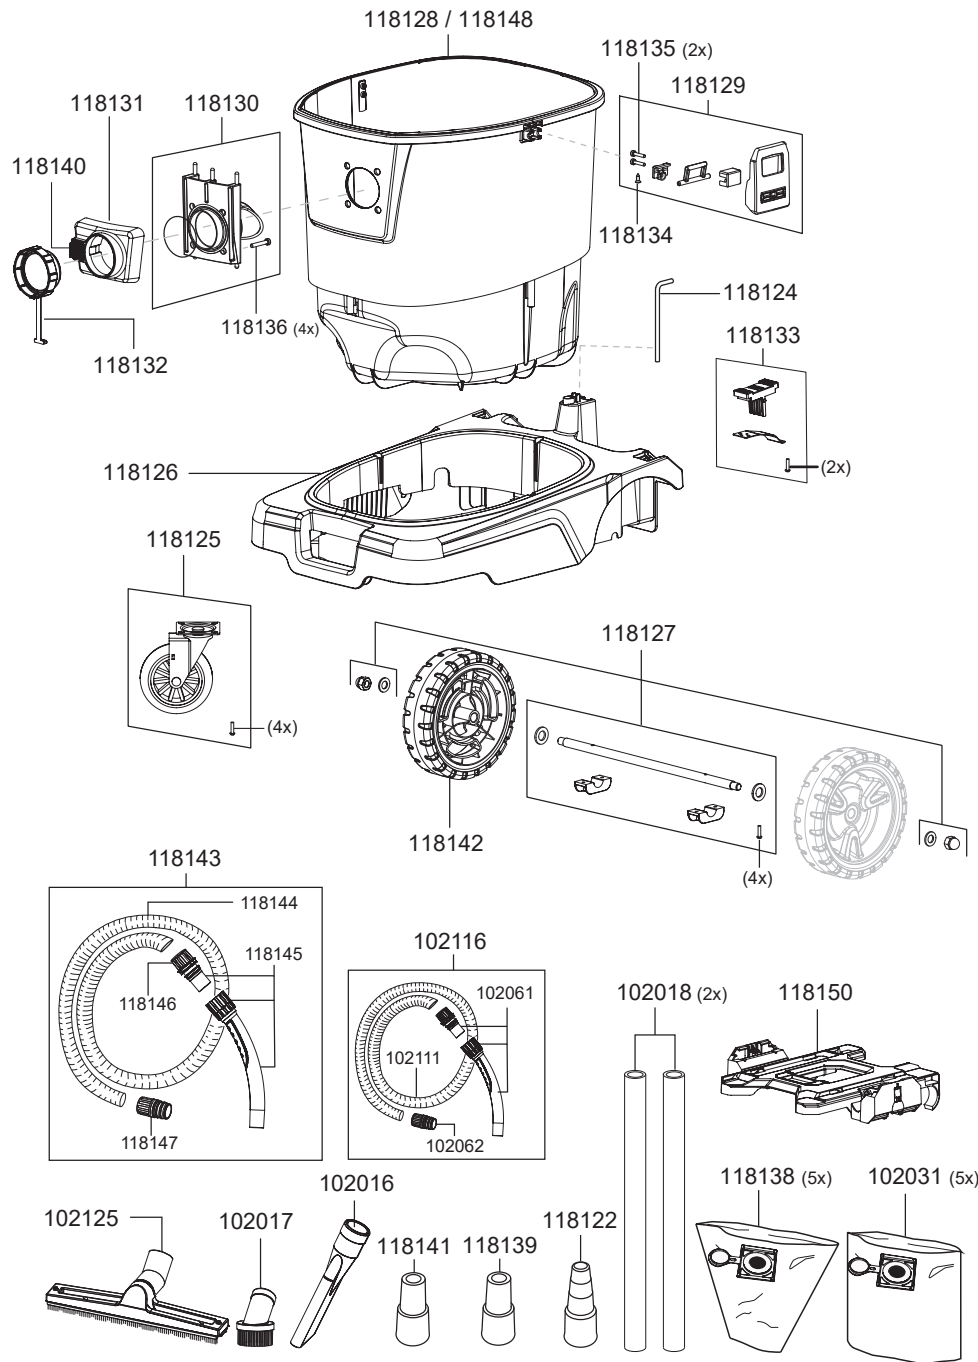

CRAFTIX 35 L/M/H + 50 L/M/H

item no. description

spare parts safety vacuum cleaners CraftiX 35 M/L + 50 M/L

109117	vacuum motor, 1300 Watt
109030	motor bearing top
112111	gasket ring for vacuum motor
113103	IP54 socket
118100	filter cartridge, HEPA 13
118101	switch, electrical
118102	exit air housing
118103	filter sponge
118104	magnet valve
118105	filter ring incl. screws
118106	seal set
118107	valve
118108	strain relief strap
118109	power electronics M
118110	power cord, 10m, black
118111	horn
118112	button filter cleaning
118113	switch set
118114	selection switch
118115	handle
118116	pushbar
118117	assembly kit for pushbar
118118	fixation screw for pushbar
118119	filter sponge set
118121	motor bearing bottom
118123	water stop connection
118136	screw, St 4.9x30 ss
118137	screw, M6 x 27, filter ring
118149	power electronics L
118166	filter cartridge, HEPA 14 (H Model)