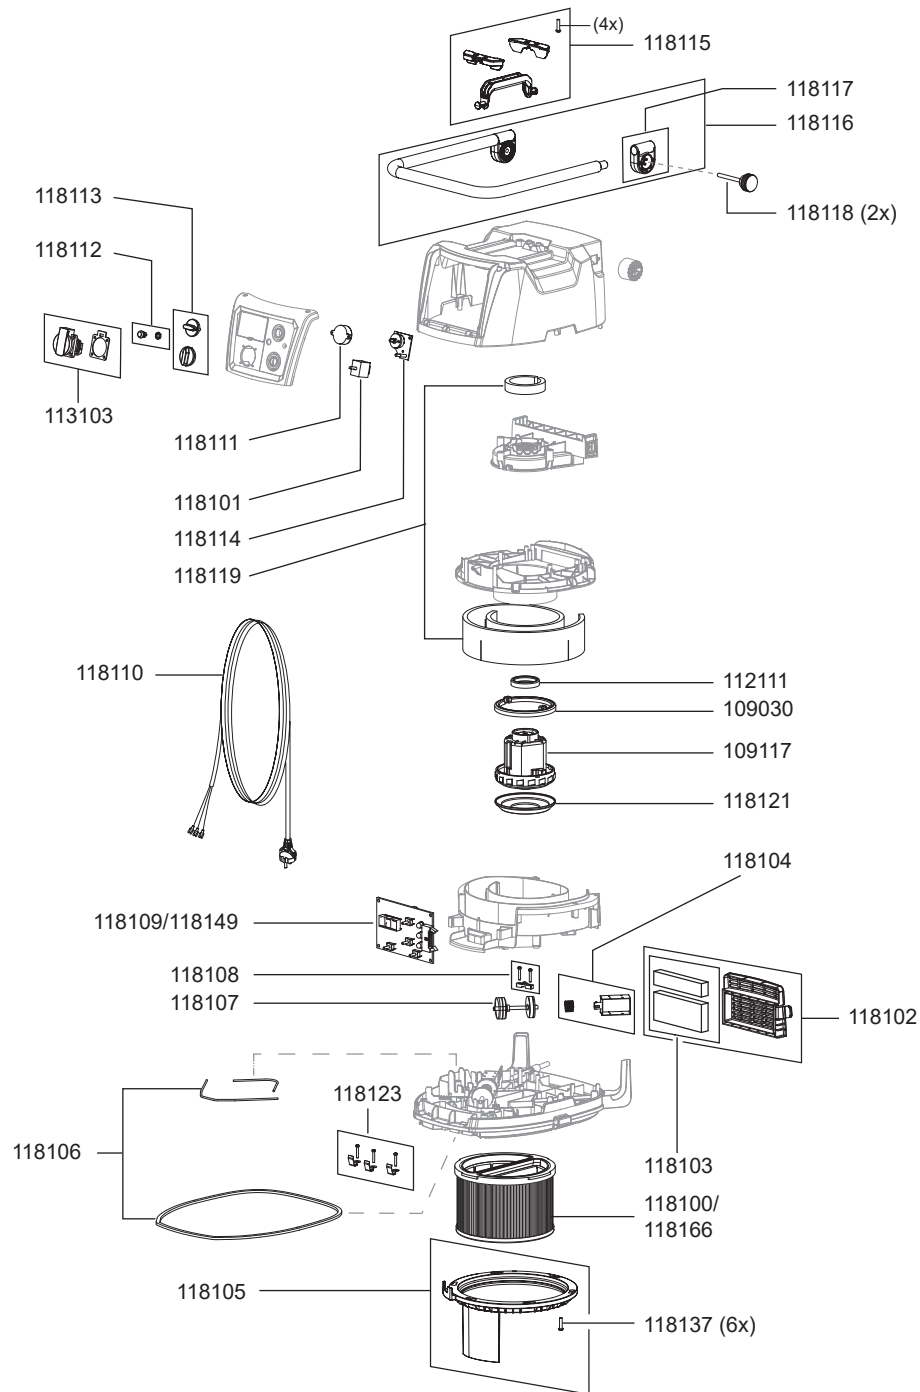

CRAFTIX 35 L/M/H + 50 L/M/H

item no. description

spare parts safety vacuum cleaners CraftiX 35 M/L + 50 M/L

109117	vacuum motor, 1300 Watt
109030	motor bearing top
112111	gasket ring for vacuum motor
113103	IP54 socket
118100	filter cartridge, HEPA 13
118101	switch, electrical
118102	exit air housing
118103	filter sponge
118104	magnet valve
118105	filter ring incl. screws
118106	seal set
118107	valve
118108	strain relief strap
118109	power electronics M
118110	power cord, 10m, black
118111	horn
118112	button filter cleaning
118113	switch set
118114	selection switch
118115	handle
118116	pushbar
118117	assembly kit for pushbar
118118	fixation screw for pushbar
118119	filter sponge set
118121	motor bearing bottom
118123	water stop connection
118136	screw, St 4.9x30 ss
118137	screw, M6 x 27, filter ring
118149	power electronics L
118166	filter cartridge, HEPA 14 (H Model)