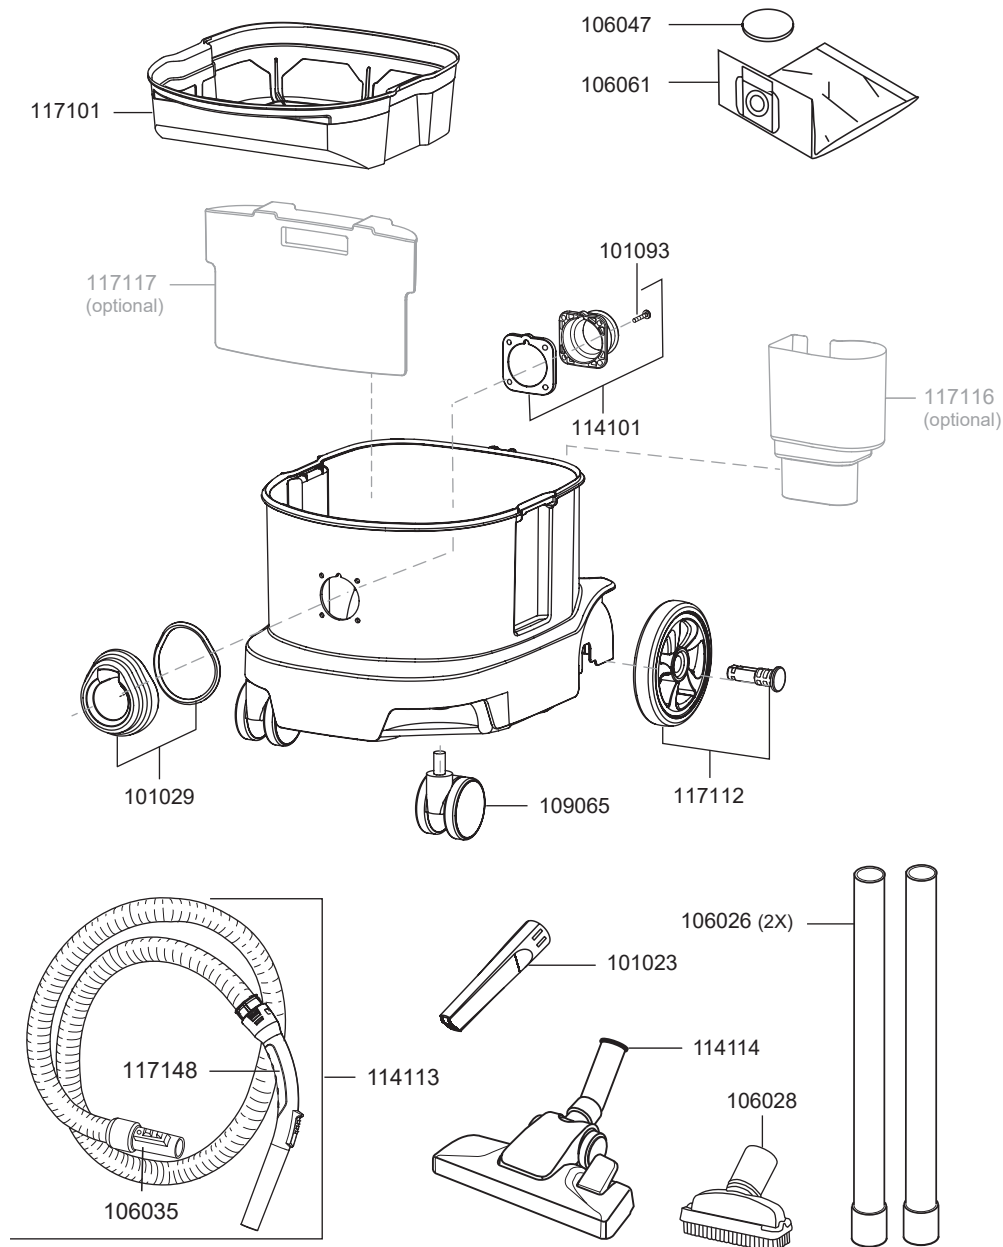

ERA EVO

item no. description

spare parts dry vacuum ERA EVO

item no.	description
106016	switch, electrical
106018	latch, red
106019	filter holder
111132	filter cassette HEPA13
111310	power cord, 10 m, red, pluggable
114105	key button
114107	motor bearing bottom
114108	motor bearing top
114109	vacuum motor, 700 Watt
117102	seal set
117103	filter sponge set
117104	wheel set for cable rewind
117105	handle complete
117106	stake plug
117107	cable rewind
117108	LED Era EVO
117113	performance regulator
117124	wire set
117146	logo label neutral

ERA EVO

item no. description

spare parts dry vacuum ERA EVO

101023	crevice nozzle, Ø-32, 220mm
101029	coupling housing set
101093	screw coupling housing
106026	vacuum tube, Ø-32, aluminium
106028	upholstery nozzle, Ø-32, 115mm
106035	hose connector for container D32
106047	motor fleece filter
106061	fleece filter bag HEPA 13 (PU=10pcs.)
109065	castor, Ø-60
114101	adapter for fleece filter bag
114113	vacuum hose, Ø-32, 2,5m
114114	combi nozzle, Ø-32, 280mm
117101	fleece filter basket complete
117112	back wheel

accessory ERA EVO

106013	fleece filter bag (10pcs.)
106014	fleece filter bag (250pcs.)
106044	vacuum hose per meter, Ø-32
106061	fleece filter bag HEPA 13 (PU=10pcs.)
106067	vacuum hose per meter, D32, antistatic, oil resist
109111	vacuum hose, D32, 3m, antistatic
111133	telescopic vacuum tube, Ø-32, stainless steel
111159	power cord, 15m, black, pluggable
111172	power cord, 15m, red, pluggable
111193	filter cartridge HEPA14
101104	set of brush strips 360mm for 111207 (horse hair)
117116	storage box
117117	case for filterbag
117148	handle with hose connector D32