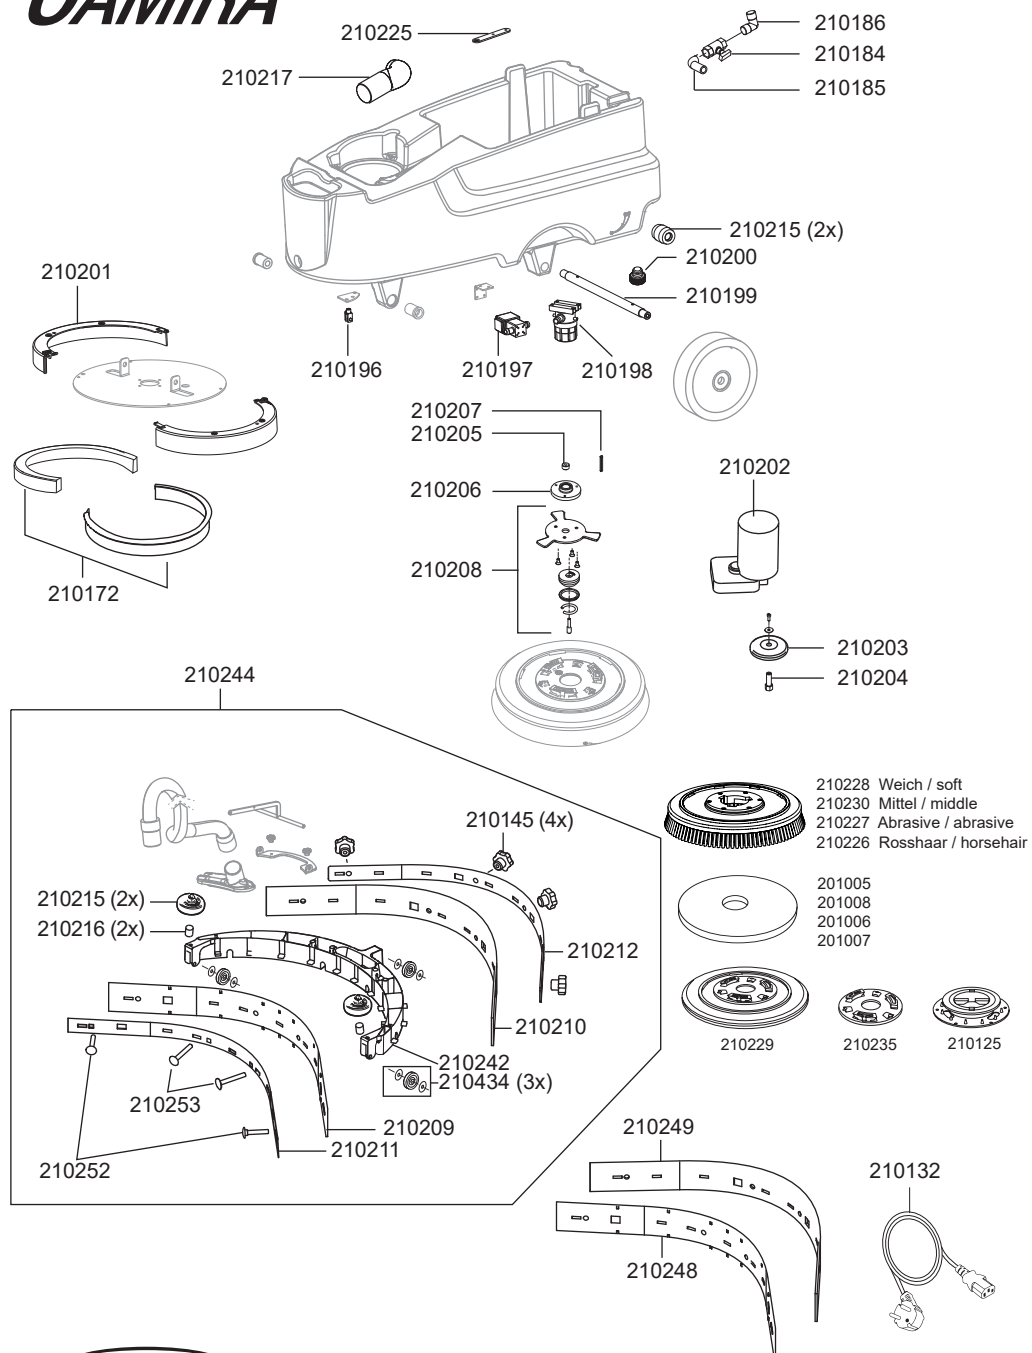

CAMIRA

item no. description

spare parts Camira

210121	battery "Sonnenschein" 12 V/50 Ah
210161	lid for drain hose
210171	cover waste water tank
210173	drain hose
210175	motor filter
210176	safety cover motor
210177	vacuum motor, 400 Watt
210178	cover fresh water
210179	fresh water strainer
210181	waste water tank Camira
210182	bowden cable
210187	cable battery - charger
210188	charger, internal
210189	cable set
210190	vacuum hose
210191	circuit board
210221	key button
210222	circuit board incl. label operating panel
210223	cable set
210224	switch, electrical
210240	foam seal for motor
210245	mounting set for vacuum bar
210250	handhold shell bottom
210251	handhold shell top
210410	handle bowden cable
210413	label operating panel
210414	fixation set, operating unit
210218	retaining plate float
210417	float
210418	float housing

CAMIRA

item no.	description
spare parts Camira	
210145	lock nut vacuum bar
210172	edge protection profile rubber (Set, 2x)
210184	ball valve
210185	elbow fitting
210186	elbow fitting
210196	screw
210197	magnet valve
210198	sight glas with fresh water strainer
210199	wheel axis
210200	cover fresh water draining
210201	splash guard
210202	motor, 400 Watt
210203	bumper wheel
210204	axis for bumper wheel
210205	sleeve
210206	flange
210207	spring
210208	flange set
210209	frontside squeegee
210210	backside squeegee
210211	frontside fixation rail for squeegee
210212	backside fixation rail for squeegee
210215	bumper wheel for vacuum bar
210216	bush bearing for bumper wheel
210217	filter foam for exit air
210225	cable holder
210230	brush, 432mm, (medium)
210242	vacuum bar support
210244	vacuum bar complete
210252	screw squeegee, M6x40 galvanised
210253	screw squeegee, M6x60 galvanised
210434	wheel for vacuum bar