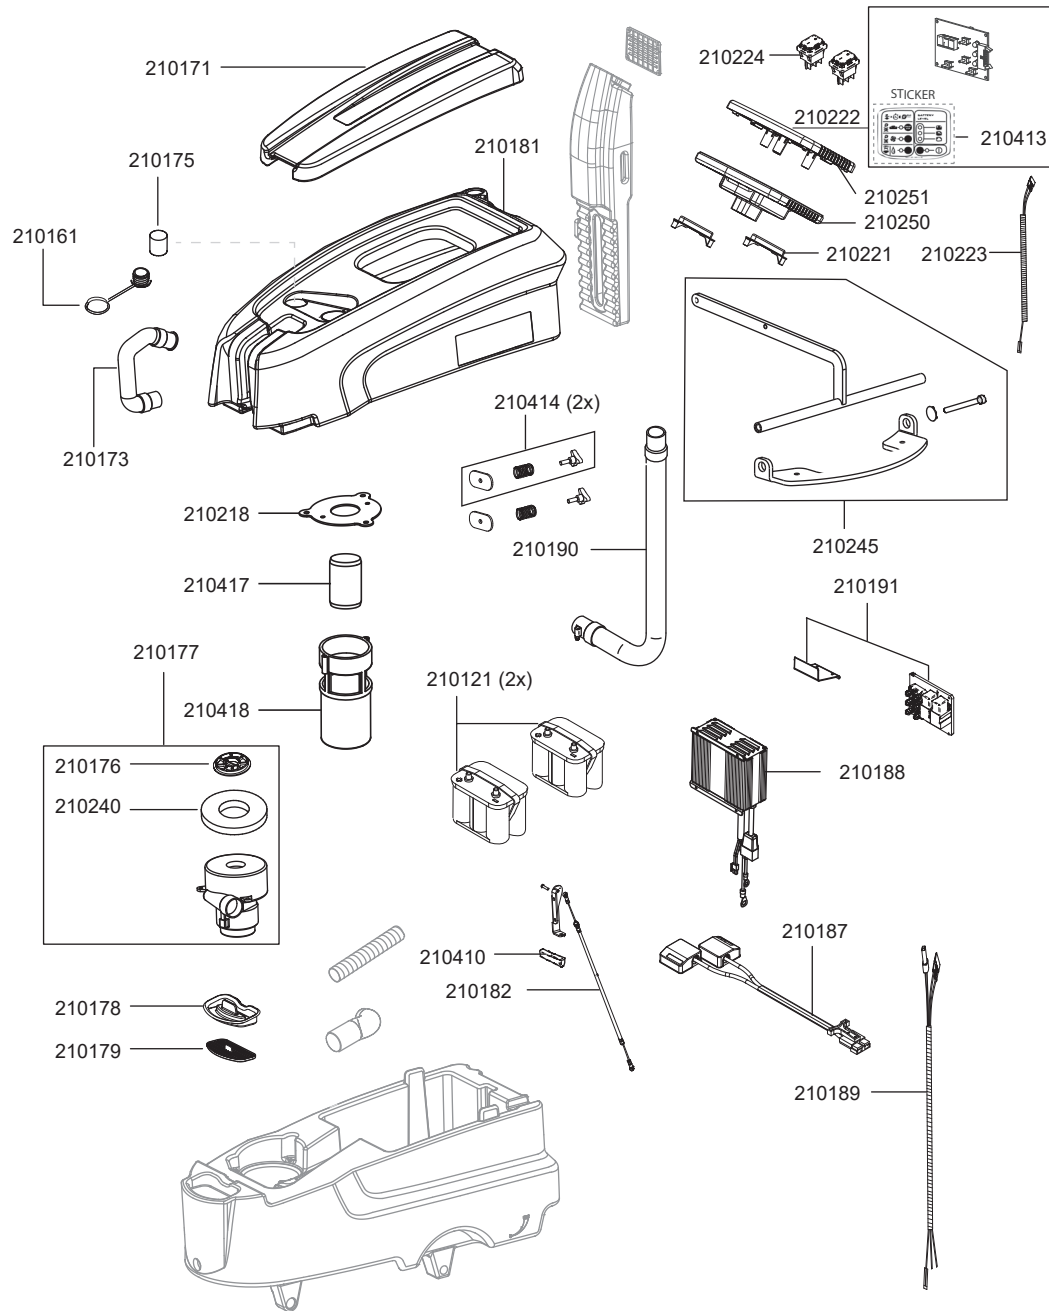

CAMIRA

item no. description

spare parts Camira

210121	battery "Sonnenschein" 12 V/50 Ah
210161	lid for drain hose
210171	cover waste water tank
210173	drain hose
210175	motor filter
210176	safety cover motor
210177	vacuum motor, 400 Watt
210178	cover fresh water
210179	fresh water strainer
210181	waste water tank Camira
210182	bowden cable
210187	cable battery - charger
210188	charger, internal
210189	cable set
210190	vacuum hose
210191	circuit board
210221	key button
210222	circuit board incl. label operating panel
210223	cable set
210224	switch, electrical
210240	foam seal for motor
210245	mounting set for vacuum bar
210250	handhold shell bottom
210251	handhold shell top
210410	handle bowden cable
210413	label operating panel
210414	fixation set, operating unit
210218	retaining plate float
210417	float
210418	float housing

CAMIRA

item no.	description
spare parts Camira	
210145	lock nut vacuum bar
210172	edge protection profile rubber (Set, 2x)
210184	ball valve
210185	elbow fitting
210186	elbow fitting
210196	screw
210197	magnet valve
210198	sight glas with fresh water strainer
210199	wheel axis
210200	cover fresh water draining
210201	splash guard
210202	motor, 400 Watt
210203	bumper wheel
210204	axis for bumper wheel
210205	sleeve
210206	flange
210207	spring
210208	flange set
210209	frontside squeegee
210210	backside squeegee
210211	frontside fixation rail for squeegee
210212	backside fixation rail for squeegee
210215	bumper wheel for vacuum bar
210216	bush bearing for bumper wheel
210217	filter foam for exit air
210225	cable holder
210230	brush, 432mm, (medium)
210242	vacuum bar support
210244	vacuum bar complete
210252	screw squeegee, M6x40 galvanised
210253	screw squeegee, M6x60 galvanised
210434	wheel for vacuum bar