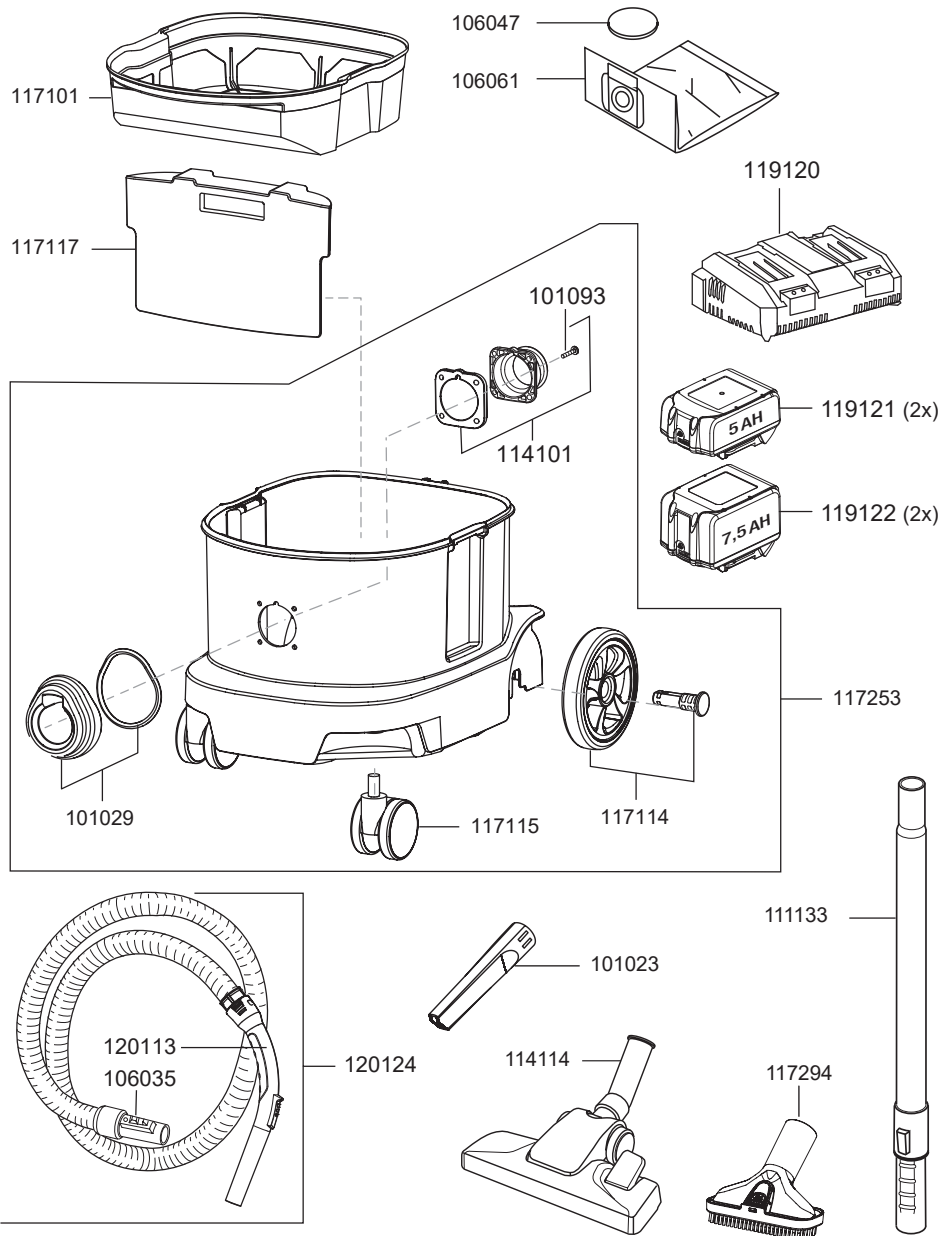

ERA iGO

item no. description

spare parts dry vacuum ERA iGO

106018	latch, red
111132	filter cassette HEPA13
114105	battery, 18V 7,5Ah
117121	LED Era
120100	vacuum motor 300W
120104	motor bearing bottom
120105	motor bearing top
120106	power electronics
120107	display
120114	double leg spring
120115	push push latches
120119	handle
120121	battery slot inlc. wire set
120122	carrying belt
120126	spare parts for 130 E Set
120127	seal set
120128	filter cassette HEPA13, Maximus
204117	switch electrical

item no. description

spare parts dry vacuum ERA iGO

101023	crevice nozzle, D32, 220mm
101029	coupling housing set
101093	screw 4x25
106035	hose connector D32 for container D32
106047	motor fleece filter Floory, Era, T11
106061	fleece filter bag HEPA 13 (PU=10pcs.)
111133	telescopic vacuum tube, D32, stainless steel
114101	adapter for fleece filter bag
114114	combi nozzle, D32, 280mm
117101	filter basket Era
117114	back wheel Era TEC, Era PRO, rubber
117115	castor, D60, rubber
117117	case for filterbag
117294	2in1 upholstery nozzle, D32, 130mm
119120	charger, external
119121	battery, 18V 5Ah
119122	battery, 18V 7,5Ah
120113	handle D32 with hose connector, antistatic
120124	vacuum hose, D32, 2 m, antistatic

spare parts dry vacuum ERA iGO

106013	fleece filter bag Era/Maximus/T11/Floory (10pcs.)
106014	fleece filter bag Era/Maximus/T11/Floory (250pcs.)
106061	fleece filter bag HEPA 13 (PU=10pcs.)
106044	vacuum hose per meter, D32
106067	vacuum hose per meter, D32, antistatic, oil resist
109111	vacuum hose, D32, 3m, antistat., oil resist., N28/Artos
111133	telescopic vacuum tube, D32, stainless steel
111193	filter cassette HEPA14
101104	set of brush strips 360mm for 111.207 (horse hair)
117117	case for filterbag
117148	handle D32 with hose connector D32
119120	charger, external
119121	battery, 18V 5Ah
119122	battery, 18V 7,5Ah