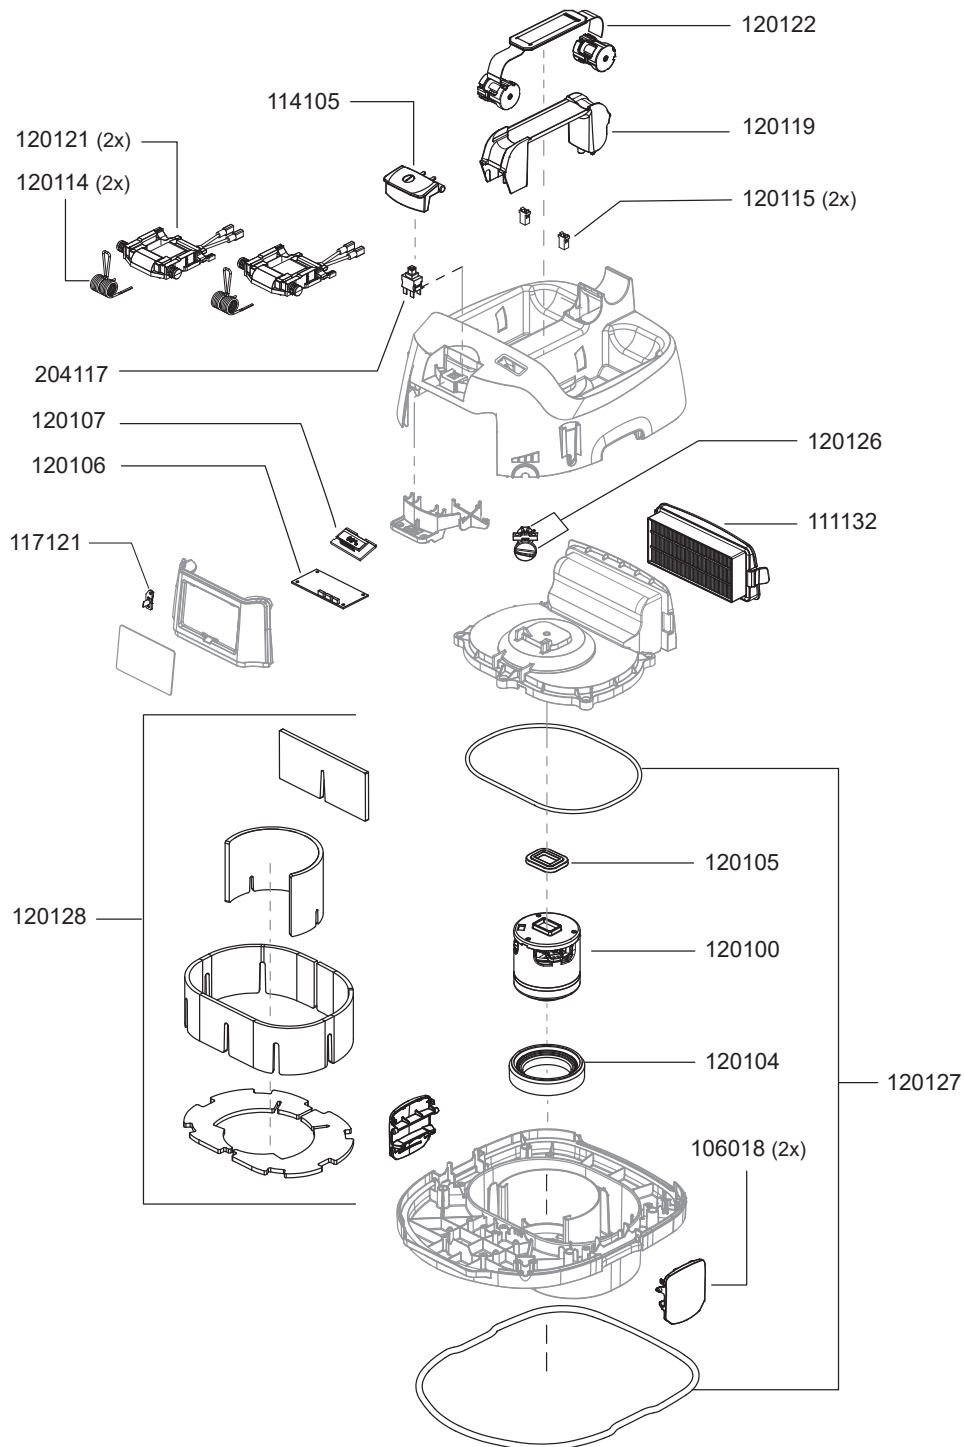

ERA iGO

item no. description

spare parts dry vacuum ERA iGO

106018	latch, red
111132	filter cassette HEPA13
114105	battery, 18V 7,5Ah
117121	LED Era
120100	vacuum motor 300W
120104	motor bearing bottom
120105	motor bearing top
120106	power electronics
120107	display
120114	double leg spring
120115	push push latches
120119	handle
120121	battery slot inlc. wire set
120122	carrying belt
120126	spare parts for 130 E Set
120127	seal set
120128	filter cassette HEPA13, Maximus
204117	switch electrical

item no. description

spare parts dry vacuum ERA iGO

101023	crevice nozzle, D32, 220mm
101029	coupling housing set
101093	screw 4x25
106035	hose connector D32 for container D32
106047	motor fleece filter Floory, Era, T11
106061	fleece filter bag HEPA 13 (PU=10pcs.)
111133	telescopic vacuum tube, D32, stainless steel
114101	adapter for fleece filter bag
114114	combi nozzle, D32, 280mm
117101	filter basket Era
117114	back wheel Era TEC, Era PRO, rubber
117115	castor, D60, rubber
117117	case for filterbag
117294	2in1 upholstery nozzle, D32, 130mm
119120	charger, external
119121	battery, 18V 5Ah
119122	battery, 18V 7,5Ah
120113	handle D32 with hose connector, antistatic
120124	vacuum hose, D32, 2 m, antistatic

spare parts dry vacuum ERA iGO

106013	fleece filter bag Era/Maximus/T11/Floory (10pcs.)
106014	fleece filter bag Era/Maximus/T11/Floory (250pcs.)
106061	fleece filter bag HEPA 13 (PU=10pcs.)
106044	vacuum hose per meter, D32
106067	vacuum hose per meter, D32, antistatic, oil resist
109111	vacuum hose, D32, 3m, antistat., oil resist., N28/Artos
111133	telescopic vacuum tube, D32, stainless steel
111193	filter cassette HEPA14
101104	set of brush strips 360mm for 111.207 (horse hair)
117117	case for filterbag
117148	handle D32 with hose connector D32
119120	charger, external
119121	battery, 18V 5Ah
119122	battery, 18V 7,5Ah