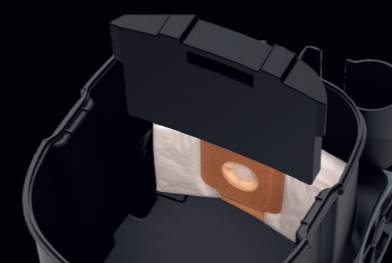

ERA TEC

Clean around the clock and at any time of the day.

MADE IN GERMANY

DRY VACUUM CLEANERS

The ERA TEC is consistently continuing the innovative ERA series, thereby guaranteeing top performance at an incredibly quiet 49 dB in ECO mode. The TEC can therefore be used around the clock, at any time of the day, even in busy and sensitive areas, such as hotels or in office rooms. Should it be necessary, the spare filter bag compartment saves unnecessary legwork and loss of valuable working time should no replacement filter bags be close at hand. The standard USB port and the optional storage box allow you to charge your mobile phone directly on the vacuum cleaner without setting aside your mobile anywhere on the property or losing sight of it. Alternatively, the storage box is also suitable as a practical beverage holder, for cleaning agents, or for carrying microfiber cloths. The fill level indicator in red indicates that the filter bag needs to be changed or clogging.

Professional Cleaning Equipment

Telescopic tube, stainless steel (0.6-1.0 m).

Features additional equipment for the ERA EVO

Operating LED, blue.

Fill level indicator LED, red.

Clever filter compartment for spare filter bags.

Infinitely adjustable ECO mode.
100 % LpA: 54 LpA [dB]
50 % LpA: 49 LpA [dB]

USB charging function.

USB-C
Micro-USB
Lightning.

Ø 120 mm

Ø 60 mm

Extra-large rubberised wheels and castors.

Optional storage box including 3in1 charging cable. ERA PRO standard features. Item-no. 117111

	Item-no.	UK	EU
ERA TEC		117023	117020
NEW ERA TEC ZERO			Z117020
1 x telescopic tube, 2.5m suction hose, HEPA13 fleece filter basket, HEPA13 fleece filter bag, HEPA13 filter cartridge, crevice nozzle, crevice-/ upholstery nozzle, 280mm combi nozzle, 12m power cord, pluggable, signal red			
FLEECE FILTER BAGS:			
Fleece filter bags (10 pieces)			106013
Fleece filter bags (250 pieces)			106014
HEPA13 fleece filter bags (10 pieces)			106061