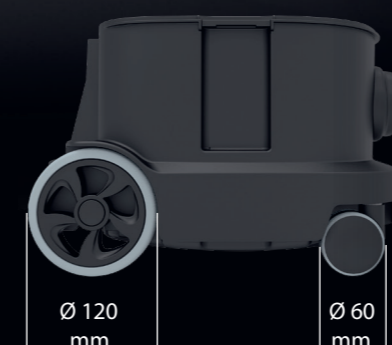

ERA TEC

Clean around the clock and at any time of the day.

MADE IN GERMANY

DRY VACUUM CLEANERS

The ERA TEC is consistently continuing the innovative ERA series, thereby guaranteeing top performance at an incredibly quiet 49 dB in ECO mode. The TEC can therefore be used around the clock, at any time of the day, even in busy and sensitive areas, such as hotels or in office rooms. Should it be necessary, the spare filter bag compartment saves unnecessary legwork and loss of valuable working time should no replacement filter bags be close at hand. The standard USB port and the optional storage box allow you to charge your mobile phone directly on the vacuum cleaner without setting aside your mobile anywhere on the property or losing sight of it. Alternatively, the storage box is also suitable as a practical beverage holder, for cleaning agents, or for carrying microfiber cloths. The fill level indicator in red indicates that the filter bag needs to be changed or clogging.

Professional Cleaning Equipment

Telescopic tube, stainless steel (0.6-1.0 m).

Features additional equipment for the ERA EVO

Operating LED, blue.

Fill level indicator LED, red.

Clever filter compartment for spare filter bags.

Infinitely adjustable ECO mode.
100 % LpA: 54 LpA [dB]
50 % LpA: 49 LpA [dB]

USB charging function.

USB-C
Micro-USB
Lightning.

Ø 120 mm

Ø 60 mm

Extra-large rubberised wheels and castors.

Optional storage box including 3in1 charging cable. ERA PRO standard features. Item-no. 117111

	Item-no.	UK	EU
ERA TEC		117023	117020
NEW ERA TEC ZERO			Z117020
1 x telescopic tube, 2.5m suction hose, HEPA13 fleece filter basket, HEPA13 fleece filter bag, HEPA13 filter cartridge, crevice nozzle, crevice-/ upholstery nozzle, 280mm combi nozzle, 12m power cord, pluggable, signal red			
FLEECE FILTER BAGS:			
Fleece filter bags (10 pieces)			106013
Fleece filter bags (250 pieces)			106014
HEPA13 fleece filter bags (10 pieces)			106061