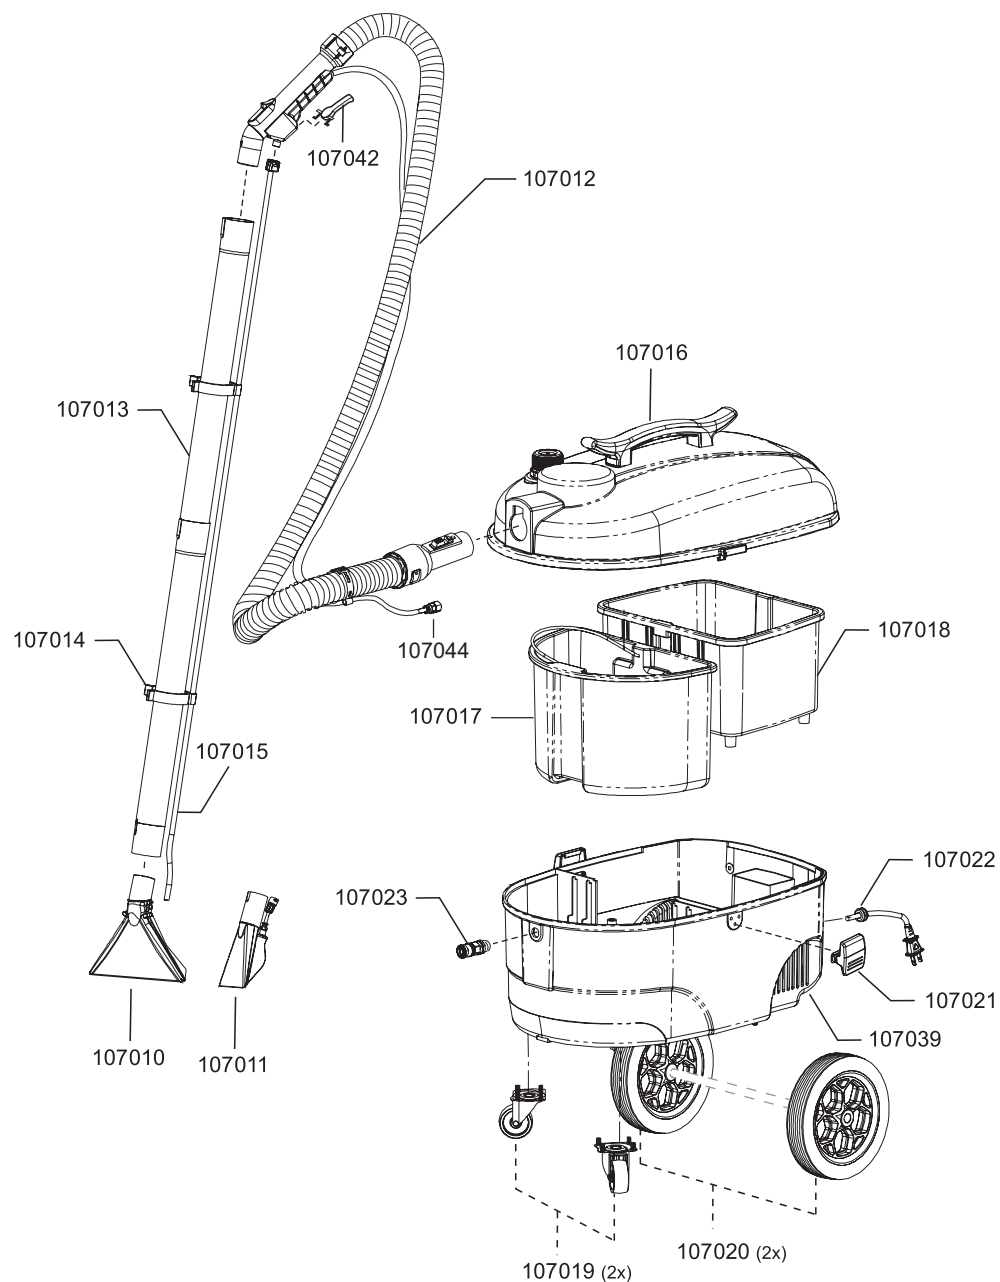

# SE 7

item no.      description

## spare parts spray extraction cleaner SE7

107010	floor nozzle, D38, 250mm
107011	upholstery nozzle, D38, 105mm
107012	vacuum hose, D38, 2,5m
107013	vacuum tube, D38, stainless steel
107014	clip for water hose
107015	water hose
107016	cover complete
107017	waste water tank
107018	fresh water tank
107019	castor, D50
107020	back wheel
107021	latch
107022	power cord, 7,5m, black
107023	fresh water connection
107039	housing
107042	operating lever
107044	sleeve with plug

## spare parts spray extraction cleaner SE7

106016	switch, electrical
107024	vacuum motor, 1100 Watt
107025	turbine housing
107026	switch housing
107028	switch cover
107029	seal fresh water tank
107031	wire set
107033	filter sponge
107034	filter housing
107035	pump
107036	hose set for pump