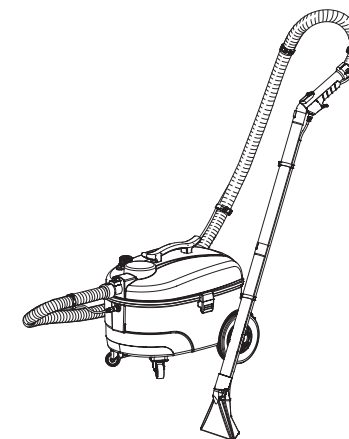

# SE 7

item no. description

## spare parts spray extraction cleaner SE7

107010	floor nozzle, D38, 250mm
107011	upholstery nozzle, D38, 105mm
107012	vacuum hose, D38, 2,5m
107013	vacuum tube, D38, stainless steel
107014	clip for water hose
107015	water hose
107016	cover complete
107017	waste water tank
107018	fresh water tank
107019	castor, D50
107020	back wheel
107021	latch
107022	power cord, 7,5m, black
107023	fresh water connection
107039	housing
107042	operating lever
107044	sleeve with plug