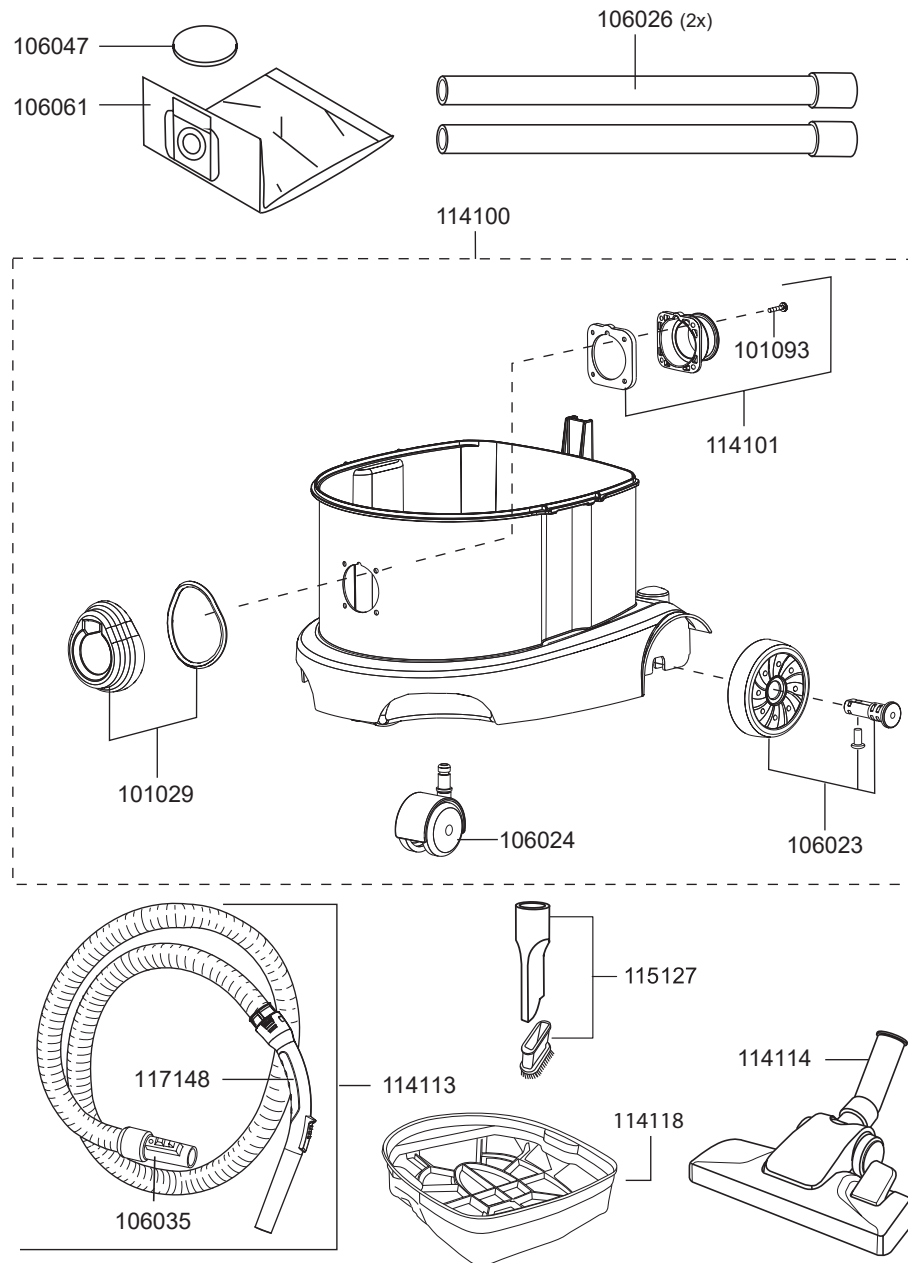

FLOORY

item no. description

spare parts dry vacuum Floory

106016	switch, electrical
106018	latch, red
106019	filter holder
111117	strain relief
111121	plug fixing
111122	socket
111123	square nut
111128	power cord, 10m, black, pluggable
111145	socket strip
111168	wire set, socket-switch
111306	wire set
114104	exit air sponge
114105	key button
114106	seal, base plate
114107	motor bearing bottom
114108	motor bearing top
114109	vacuum motor, 700 Watt
114110	filter sponge, motor
114112	cable hook set
114119	screw M5 x 40
114126	cover
117113	performance regulator

FLOORY

item no. description
spare parts dry vacuum Floory

101029	coupling housing set
101093	screw coupling housing
106023	back wheel
106024	castor, Ø-50
106026	vacuum tube, Ø-32, aluminium
106035	hose connector for container D32
106047	motor fleece filter
106061	fleece filter bag HEPA 13 (PU=10pcs.)
114101	adapter for fleece filter bag
114113	vacuum hose, Ø-32, 2,5m
114114	combi nozzle, Ø-32, 280mm
114118	filter basket
115127	crevice nozzle with brush, Ø-32

accessory Floory

106013	fleece filter bag
106014	fleece filter bag
106044	vacuum hose per meter, Ø-32
106061	fleece filter bag HEPA 13 (PU=10pcs.)
106067	vacuum hose per meter, D32, antistatic, oil resist
109111	vacuum hose, D32, 3m, antistatic
111133	telescopic vacuum tube, Ø-32, stainless steel
101104	set of brush strips 360mm for 111207 (horse hair)
117148	handle with hose connector D32