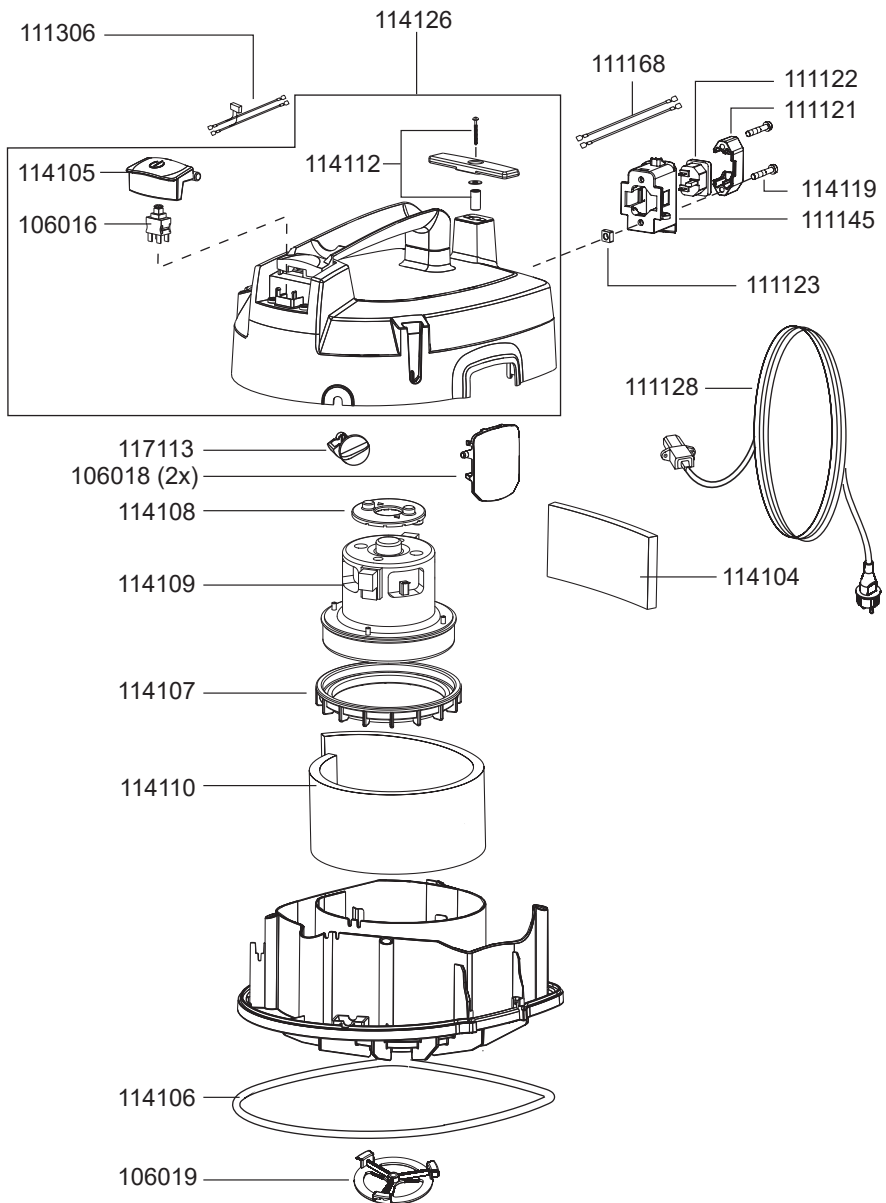

FLOORY

item no. description

spare parts dry vacuum Floory

106016	switch, electrical
106018	latch, red
106019	filter holder
111117	strain relief
111121	plug fixing
111122	socket
111123	square nut
111128	power cord, 10m, black, pluggable
111145	socket strip
111168	wire set, socket-switch
111306	wire set
114104	exit air sponge
114105	key button
114106	seal, base plate
114107	motor bearing bottom
114108	motor bearing top
114109	vacuum motor, 700 Watt
114110	filter sponge, motor
114112	cable hook set
114119	screw M5 x 40
114126	cover
117113	performance regulator

FLOORY

item no. description
spare parts dry vacuum Floory

101029	coupling housing set
101093	screw coupling housing
106023	back wheel
106024	castor, Ø-50
106026	vacuum tube, Ø-32, aluminium
106035	hose connector for container D32
106047	motor fleece filter
106061	fleece filter bag HEPA 13 (PU=10pcs.)
114101	adapter for fleece filter bag
114113	vacuum hose, Ø-32, 2,5m
114114	combi nozzle, Ø-32, 280mm
114118	filter basket
115127	crevice nozzle with brush, Ø-32

accessory Floory

106013	fleece filter bag
106014	fleece filter bag
106044	vacuum hose per meter, Ø-32
106061	fleece filter bag HEPA 13 (PU=10pcs.)
106067	vacuum hose per meter, D32, antistatic, oil resist
109111	vacuum hose, D32, 3m, antistatic
111133	telescopic vacuum tube, Ø-32, stainless steel
101104	set of brush strips 360mm for 111207 (horse hair)
117148	handle with hose connector D32