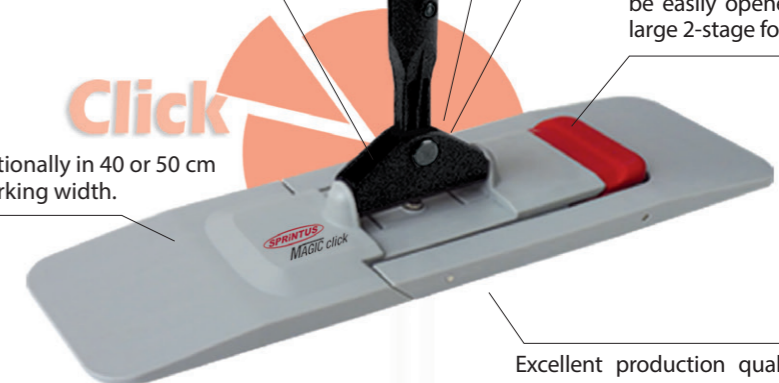

SPRINTUS
Professional Cleaning Equipment

MOP HOLDERS

Ergonomic, ribbed grip for secure holding, even through gloves.

Accessories: telescopic handle, height-adjustable in range 0.80 - 1.45 m for setting to the optimum working height. (Handle is not part of delivery content.)

Optional telescopic handle with Quick-action locking for simple height adjustment.

Strong magnetic catch with 5 kg closing force and automatic locking. The holder opens asymmetrically, thus facilitating threading into the mop pockets.

Shaft and holder are securely fixed with a stainless steel screw.

The click-action lock of the reliable self-standing function has been tested in a 10,000 action cycle.

All pivoting pins and screws are made of stainless steel.

The easy action redary joint enables easy turning in any direction and at any angle.

The snap-action holder can be easily opened with the large 2-stage foot switch.

Optionally in 40 or 50 cm working width.