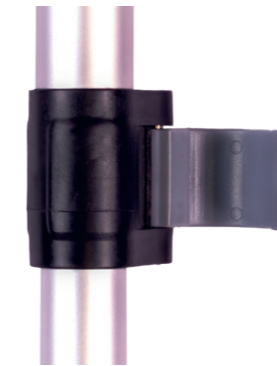

Magic Click

Ingeniously simple – simply ingenious! Foldable magnetic mop holder with patented self-standing function.

A smart solution with a big impact! Simply leave the Magic Click standing anywhere in the room when you need both hands free. The robust cardan joint can be pivoted all the way round for the figure 8 mopping technique and can be locked at any time so that the Magic Click can be left standing immediately and in any place. No need to lean it against the wall or an object. Goodbye to endless bending over to pick up the fallen mop. With Magic Click, you work effectively, quickly and consistently protect your back.

Magnetic-mop holder (VE 10 pieces)		Item-no.
MAGIC CLICK 40 cm		301039
MAGIC CLICK 50 cm		301040
ACCESSORIES:		
Aluminium handle	1,40 m	301018
Telescopic handle	0,80 - 1,45 m	301037
Telescopic handle PRO	0,96 - 1,75 m	301224
Spray handle		301218

Optional telescopic handle with Quick-action locking for simple height adjustment.

Strong magnetic catch with 5 kg closing force and automatic locking. The holder opens asymmetrically, thus facilitating threading into the mop pockets.

Shaft and holder are securely fixed with a stainless steel screw.

The click-action lock of the reliable self-standing function has been tested in a 10,000 action cycle.

All pivoting pins and screws are made of stainless steel.