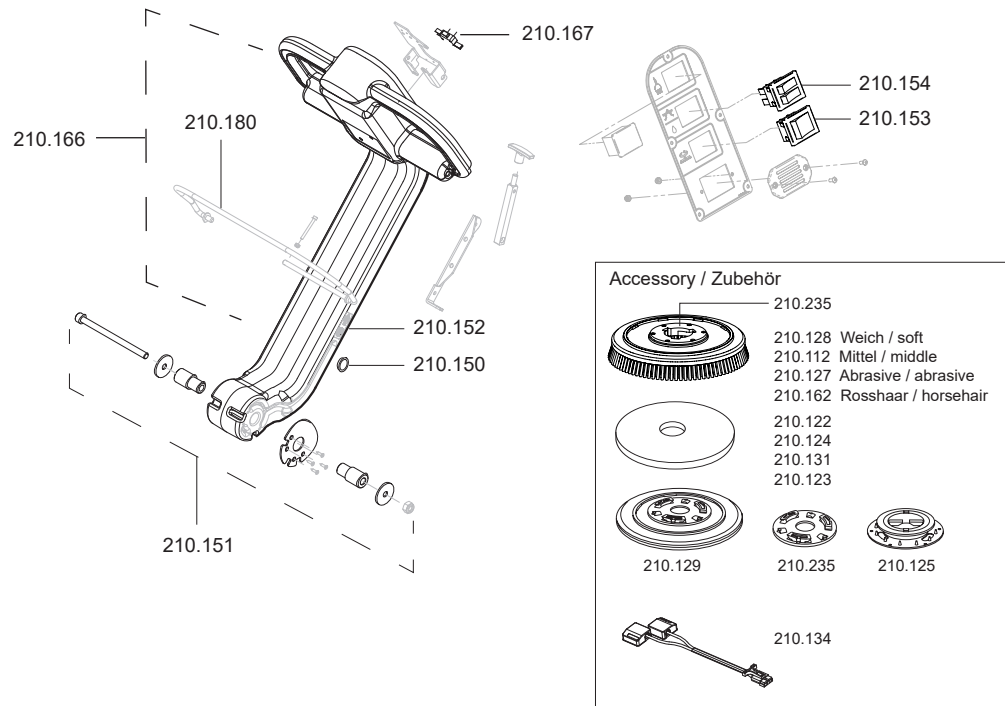

# TORTUGA

item no. description

## spare parts Tortuga

210112	brush, 360mm,(medium)
210113	brush belt
210114	motor, 370 Watt
210115	vacuum motor, 250 Watt
210116	vacuum hose
210117	brush cover
210119	ball valve
210120	thermal circuit breaker
210121	battery "Sonnenschein" 12 V/50 Ah
210135	wire bracket for vacuum hose
210137	relay set (PU=2 pcs.)
210138	battery main switch
210139	connector
210142	wheel set complete
210147	magnet valve
210149	filter cartridge fresh water
210155	sight glas with fresh water strainer
210157	key red
210158	screw cuff
210159	charger, internal
210160	drain hose without lid
210161	lid for drain hose
210163	washer and inox screw
210164	filter sponge
210165	clip for cover
210168	seal for cover
210169	washer
210183	waste water tank
210208	flange set
210219	float
210220	float housing
210231	cover fresh water tank
210233	belt pulley
210239	grub-screw
210240	foam seal for motor
210241	bearing

## spare parts Tortuga

210110	front squeegee blade
210143	front attachment strip for vacuum bar
210144	back attachment strip for vacuum bar
210145	lock nut vacuum bar
210146	screw vacuum bar
210148	vacuum bar complete
210150	covering cap
210151	attachment set drawbar
210152	bowden cable
210153	switch for brush motor
210154	switch for vacuum motor + water dosage
210166	handle (without electrics)
210167	microswitch with lever
210180	bracket
210213	wheel for vacuum bar
210214	plain bearing
210424	rear squeegee blade

## accessory Tortuga

210122	pad white (PU=5 pcs.), 15"
210123	pad white (PU=5 pcs.), 15"
210124	pad white (PU=5 pcs.), 15"
210125	pad locker set
210131	pad red (PU=5 pcs.), 15"
210128	brush, 360mm, (soft)
210127	brush, 360mm, (abrasive)
210162	brush, 360mm, (horse hair)
210129	pad holder, 360mm
210130	charger, external
210132	cable for internal charger 210.159
210134	cable for external charger 210.130
210235	flange for brushes
210243	Duo pad, 15"