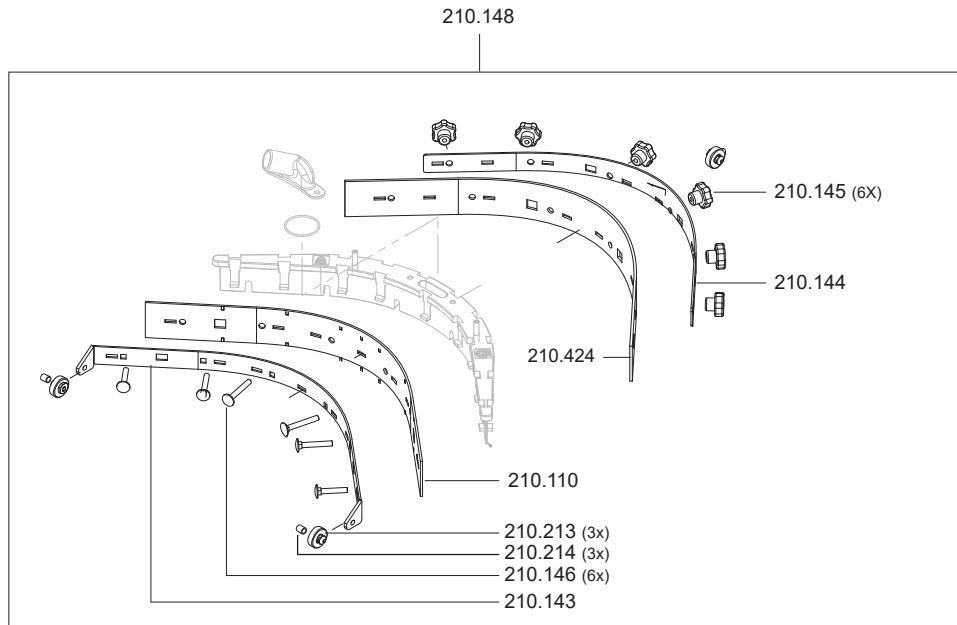

# TORTUGA

item no. description

## spare parts Tortuga

210112	brush, 360mm,(medium)
210113	brush belt
210114	motor, 370 Watt
210115	vacuum motor, 250 Watt
210116	vacuum hose
210117	brush cover
210119	ball valve
210120	thermal circuit breaker
210121	battery "Sonnenschein" 12 V/50 Ah
210135	wire bracket for vacuum hose
210137	relay set (PU=2 pcs.)
210138	battery main switch
210139	connector
210142	wheel set complete
210147	magnet valve
210149	filter cartridge fresh water
210155	sight glas with fresh water strainer
210157	key red
210158	screw cuff
210159	charger, internal
210160	drain hose without lid
210161	lid for drain hose
210163	washer and inox screw
210164	filter sponge
210165	clip for cover
210168	seal for cover
210169	washer
210183	waste water tank
210208	flange set
210219	float
210220	float housing
210231	cover fresh water tank
210233	belt pulley
210239	grub-screw
210240	foam seal for motor
210241	bearing

## spare parts Tortuga

210110	front squeegee blade
210143	front attachment strip for vacuum bar
210144	back attachment strip for vacuum bar
210145	lock nut vacuum bar
210146	screw vacuum bar
210148	vacuum bar complete
210150	covering cap
210151	attachment set drawbar
210152	bowden cable
210153	switch for brush motor
210154	switch for vacuum motor + water dosage
210166	handle (without electrics)
210167	microswitch with lever
210180	bracket
210213	wheel for vacuum bar
210214	plain bearing
210424	rear squeegee blade

## accessory Tortuga

210122	pad white (PU=5 pcs.), 15"
210123	pad white (PU=5 pcs.), 15"
210124	pad white (PU=5 pcs.), 15"
210125	pad locker set
210131	pad red (PU=5 pcs.), 15"
210128	brush, 360mm, (soft)
210127	brush, 360mm, (abrasive)
210162	brush, 360mm, (horse hair)
210129	pad holder, 360mm
210130	charger, external
210132	cable for internal charger 210.159
210134	cable for external charger 210.130
210235	flange for brushes
210243	Duo pad, 15"