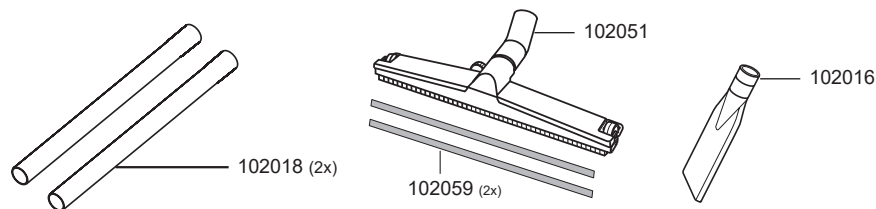

# HEROS

item no. description

## spare parts fire service vacuum Heros

106016	switch, electrical
109117	vacuum motor, 1300 Watt
109011	key button
109012	spring for key button
109013	cover
109018	switch housing
109022	strain relief
109024	airflow
109030	motor bearing top
109031	motor bearing bottom
109033	airflow housing, bottom
109035	screw K5, 5x30
109041	opening lid
109046	exit air housing set
109048	filter sponge, exit air
109052	seal, floater
109054	floater
110020	wire set
110057	exit air housing
110070	base plate
110073	filter sponge, exit air
110074	distance cage
110080	FI safety switch
110082	floater housing
113103	IP54 socket
113104	power cord, 10m, black, IP68 incl. FI safety switch
113105	socket board
113108	IP68 plug

### spare parts fire service vacuum Heros

102016	crevice nozzle, D38, 240mm
102018	vacuum tube, D38, stainless steel
102020	hose sleeve
102021	latch
102024	inlet D38 complete
102051	steel nozzle, D38, 450mm
102054	sleeve
102057	vacuum hose per meter, D38
102061	handle with hose connector D38, antistatic
104019	clip for drain hose
109911	pushbar
109912	spring clip
109913	brake kit
109914	castor, D100
109916	chassis complete
109918	back wheel
110040	cable gland, contaier
110042	pump
110048	filter net
110049	vacuum hose, D38, 7m
110050	reopening ties
110053	C-hose pump side, D38, 10m
110066	tube set for pump
112130	wheel axis
112133	waste water hose
113101	pump attachment
113102	C-coupling with threaded connection