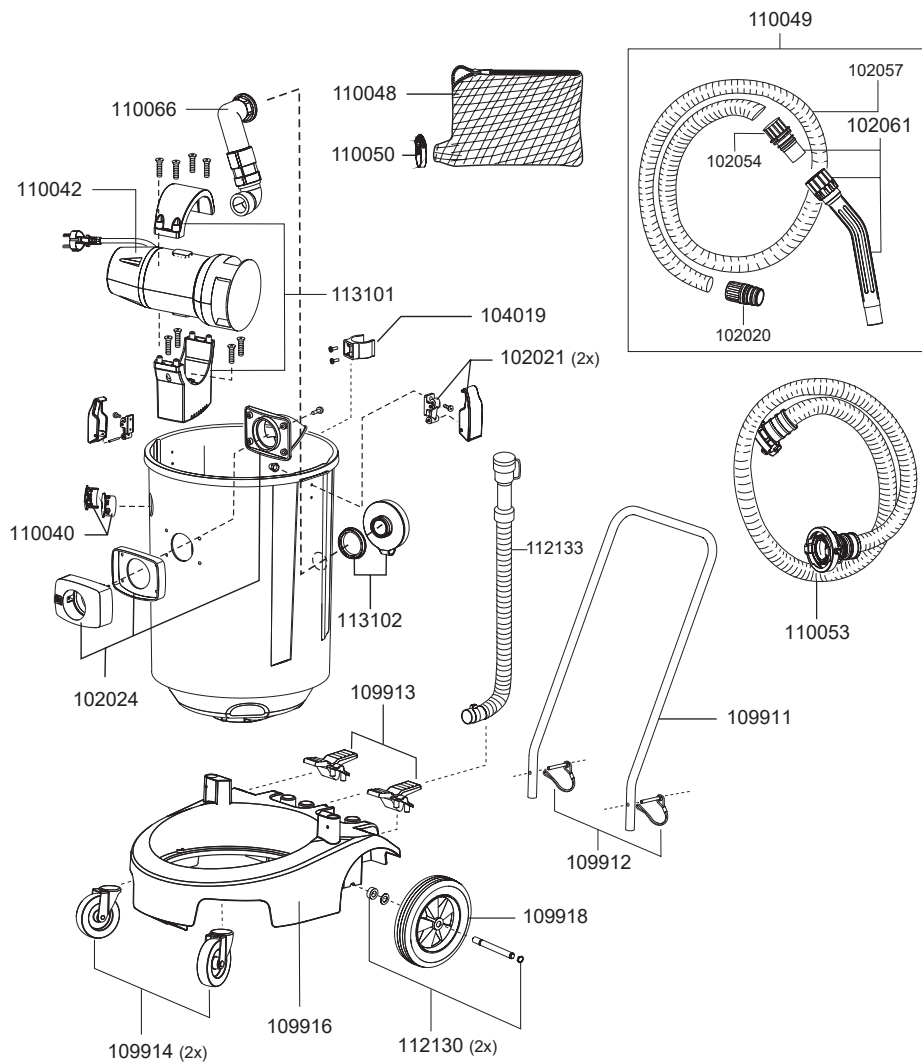

# HEROS

item no. description

## spare parts fire service vacuum Heros

106016	switch, electrical
109117	vacuum motor, 1300 Watt
109011	key button
109012	spring for key button
109013	cover
109018	switch housing
109022	strain relief
109024	airflow
109030	motor bearing top
109031	motor bearing bottom
109033	airflow housing, bottom
109035	screw K5, 5x30
109041	opening lid
109046	exit air housing set
109048	filter sponge, exit air
109052	seal, floater
109054	floater
110020	wire set
110057	exit air housing
110070	base plate
110073	filter sponge, exit air
110074	distance cage
110080	FI safety switch
110082	floater housing
113103	IP54 socket
113104	power cord, 10m, black, IP68 incl. FI safety switch
113105	socket board
113108	IP68 plug

### spare parts fire service vacuum Heros

102016	crevice nozzle, D38, 240mm
102018	vacuum tube, D38, stainless steel
102020	hose sleeve
102021	latch
102024	inlet D38 complete
102051	steel nozzle, D38, 450mm
102054	sleeve
102057	vacuum hose per meter, D38
102061	handle with hose connector D38, antistatic
104019	clip for drain hose
109911	pushbar
109912	spring clip
109913	brake kit
109914	castor, D100
109916	chassis complete
109918	back wheel
110040	cable gland, contaier
110042	pump
110048	filter net
110049	vacuum hose, D38, 7m
110050	reopening ties
110053	C-hose pump side, D38, 10m
110066	tube set for pump
112130	wheel axis
112133	waste water hose
113101	pump attachment
113102	C-coupling with threaded connection

### accessory fire service vacuum Heros

102057	vacuum hose per meter, D38
102059	spare lip set 450mm for 102051