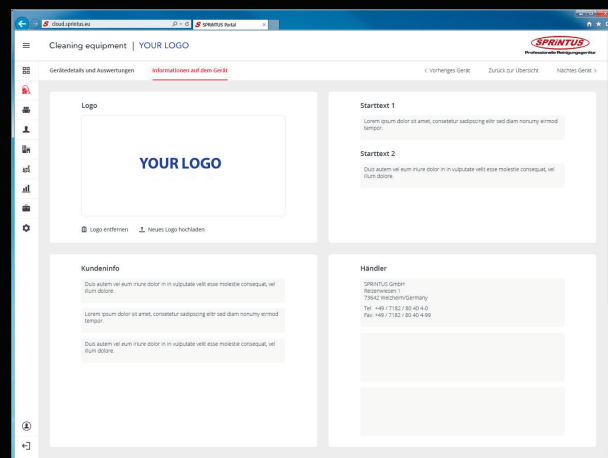

Reports

In the detail view, you have access to all relevant reports concerning your ERA PRO. This helps you to make the right decisions and keep your fleet in optimal operational condition. Other cleaning equipment located on the property can be created and be centrally managed via the web portal.

Overview of all devices, including location, status messages and user information.

Image on the right: Cleaning equipment detailed overview.

Cleaning equipment, teams, customers, and locations can be displayed on the map.

Your own logo and texts can be changed directly on the device.

Detailed view of a device
- Usage times
- Run times
- Location

Detailed map view

The new generation of brush vacuum cleaners:

Unbeatable comfort! The ERA PRO in combination with the electric suction brush achieves excellent results on carpets and carpeted floors. Thanks to its permanent-magnet electric drive and high-level vacuum, it cleans deeply and gently. The carpet is literally combed out by the rotating brush and dirt is transported towards the suction nozzle and sucked in. Even tenacious dirt in the carpet, such as hair or threads, is absorbed. With the remote control on the Ergo handle, you can conveniently switch the brush on and off at the touch of a button. Thanks to the stainless-steel telescopic tube, the working height can be conveniently adjusted to any user and makes it possible to work efficiently and free of fatigue.