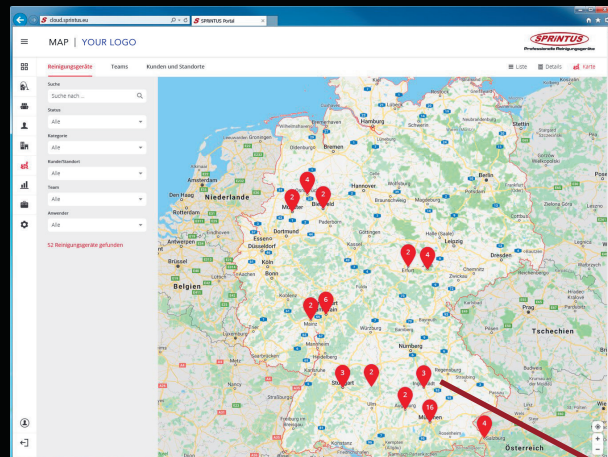

Overview of all devices, including location, status messages and user information.

Image on the right: Cleaning equipment detailed overview.

Cleaning equipment, teams, customers, and locations can be displayed on the map.

Your own logo and texts can be changed directly on the device.

Detailed view of a device
- Usage times
- Run times
- Location

Detailed map view

The new generation of brush vacuum cleaners:

Unbeatable comfort! The ERA PRO in combination with the electric suction brush achieves excellent results on carpets and carpeted floors. Thanks to its permanent-magnet electric drive and high-level vacuum, it cleans deeply and gently. The carpet is literally combed out by the rotating brush and dirt is transported towards the suction nozzle and sucked in. Even tenacious dirt in the carpet, such as hair or threads, is absorbed. With the remote control on the Ergo handle, you can conveniently switch the brush on and off at the touch of a button. Thanks to the stainless-steel telescopic tube, the working height can be conveniently adjusted to any user and makes it possible to work efficiently and free of fatigue.