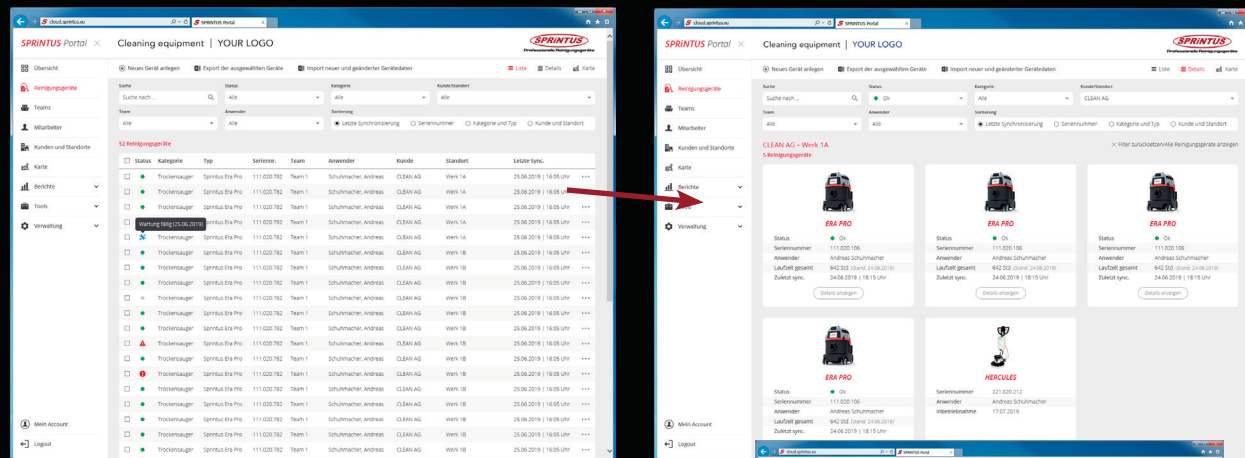

Reports

In the detail view, you have access to all relevant reports concerning your ERA PRO. This helps you to make the right decisions and keep your fleet in optimal operational condition. Other cleaning equipment located on the property can be created and be centrally managed via the web portal.

Your advantages at a glance:

- Overview of the status and run times of all devices
- Faults and maintenances are displayed individually
- Visualisation of the devices by map on a property basis
- Extensive software functions and reports
- Professional, customisable interface for all common ERP systems

Overview of all devices, including location, status messages and user information.

Image on the right: Cleaning equipment detailed overview.

Cleaning equipment, teams, customers, and locations can be displayed on the map.

Your own logo and texts can be changed directly on the device.

Detailed view of a device
- Usage times
- Run times
- Location

Detailed map view

The new generation of brush vacuum cleaners:

Unbeatable comfort! The ERA PRO in combination with the electric suction brush achieves excellent results on carpets and carpeted floors. Thanks to its permanent-magnet electric drive and high-level vacuum, it cleans deeply and gently. The carpet is literally combed out by the rotating brush and dirt is transported towards the suction nozzle and sucked in. Even tenacious dirt in the carpet, such as hair or threads, is absorbed. With the remote control on the Ergo handle, you can conveniently switch the brush on and off at the touch of a button. Thanks to the stainless-steel telescopic tube, the working height can be conveniently adjusted to any user and makes it possible to work efficiently and free of fatigue.