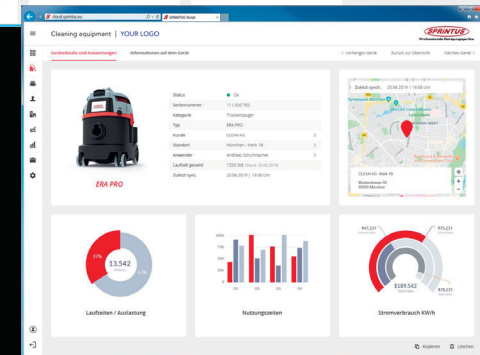

Reports

In the detail view, you have access to all relevant reports concerning your ERA PRO. This helps you to make the right decisions and keep your fleet in optimal operational condition. Other cleaning equipment located on the property can be created and be centrally managed via the web portal.

Your advantages at a glance:

- Overview of the status and run times of all devices
- Faults and maintenances are displayed individually
- Visualisation of the devices by map on a property basis
- Extensive software functions and reports
- Professional, customisable interface for all common ERP systems

Overview of all devices, including location, status messages and user information.

Image on the right: Cleaning equipment detailed overview.

Cleaning equipment, teams, customers, and locations can be displayed on the map.

Your own logo and texts can be changed directly on the device.

Detailed view of a device
- Usage times
- Run times
- Location

Detailed map view

The new generation of brush vacuum cleaners:

Unbeatable comfort! The ERA PRO in combination with the electric suction brush achieves excellent results on carpets and carpeted floors. Thanks to its permanent-magnet electric drive and high-level vacuum, it cleans deeply and gently. The carpet is literally combed out by the rotating brush and dirt is transported towards the suction nozzle and sucked in. Even tenacious dirt in the carpet, such as hair or threads, is absorbed. With the remote control on the Ergo handle, you can conveniently switch the brush on and off at the touch of a button. Thanks to the stainless-steel telescopic tube, the working height can be conveniently adjusted to any user and makes it possible to work efficiently and free of fatigue.