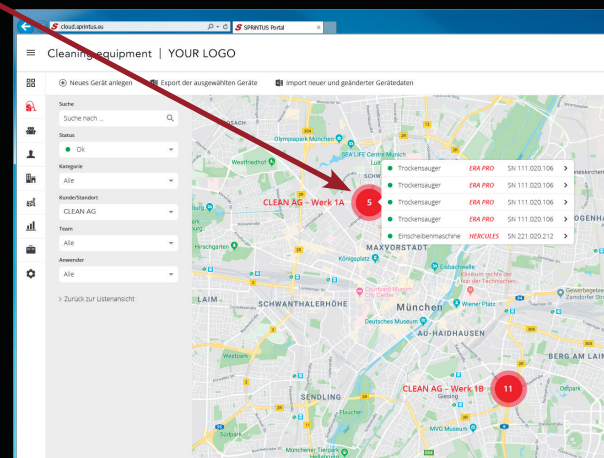

Overview of all devices, including location, status messages and user information.

Image on the right: Cleaning equipment detailed overview.

Cleaning equipment, teams, customers, and locations can be displayed on the map.

Your own logo and texts can be changed directly on the device.

Detailed view of a device
- Usage times
- Run times
- Location

Detailed map view

The new generation of brush vacuum cleaners:

Unbeatable comfort! The ERA PRO in combination with the electric suction brush achieves excellent results on carpets and carpeted floors. Thanks to its permanent-magnet electric drive and high-level vacuum, it cleans deeply and gently. The carpet is literally combed out by the rotating brush and dirt is transported towards the suction nozzle and sucked in. Even tenacious dirt in the carpet, such as hair or threads, is absorbed. With the remote control on the Ergo handle, you can conveniently switch the brush on and off at the touch of a button. Thanks to the stainless-steel telescopic tube, the working height can be conveniently adjusted to any user and makes it possible to work efficiently and free of fatigue.