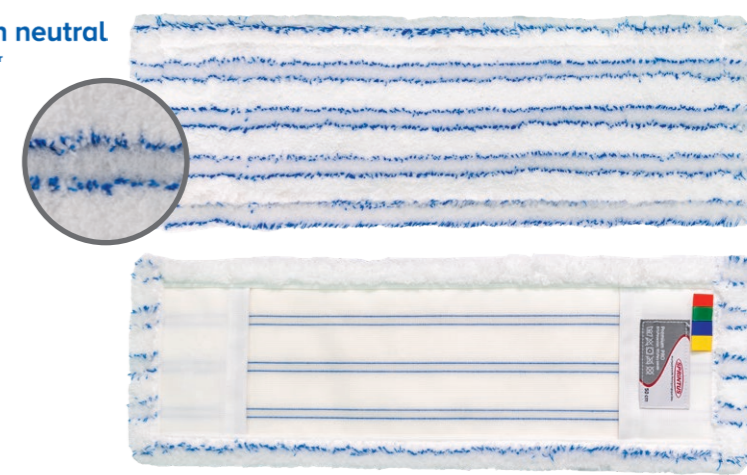

## Premium

Microfiber mop	
Colour	white/blue
Material	81 % polyester 19 % polyamid (soft bristles)
Width	40 and 50 cm
Weight	approx. 80 gr. in 40 cm width approx. 105 gr. in 50 cm width
Properties	<ul style="list-style-type: none"> <li>• Standard cover</li> <li>• Good running characteristics</li> <li>• Tear-resistant and water-permeable pockets</li> <li>• Scrubbing effect via blue bristles</li> </ul>

## Premium PRO

Professional mop made of microfiber	
Colour	white/blue
Material	81 % polyester 19 % polyamid (soft bristles)
Width	40 and 50 cm
Weight	approx. 90 gr. in 40 cm width approx. 120 gr. in 50 cm width
Properties	<ul style="list-style-type: none"> <li>• Top-quality finish</li> <li>• High grammage</li> <li>• Four-colour coding</li> <li>• Extra tear-resistant, padded and water-permeable bags</li> <li>• Scrubbing effect via blue bristles</li> <li>• Light</li> </ul>