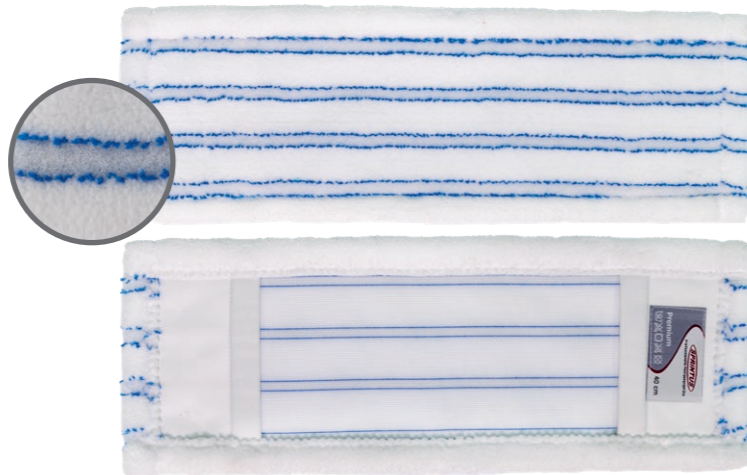

## Basic PRO

Professional mop made of microfiber	
Colour	white
Material	100 % polyester
Width	40 and 50 cm
Weight	approx. 90 gr. in 40 cm width approx. 120 gr. in 50 cm width
Properties	<ul style="list-style-type: none"> <li>• Top-quality finish</li> <li>• High grammage</li> <li>• Four-colour coding</li> <li>• Extra tear-resistant, padded and water-permeable bags</li> </ul>

## Premium

Microfiber mop	
Colour	white/blue
Material	81 % polyester 19 % polyamid (soft bristles)
Width	40 and 50 cm
Weight	approx. 80 gr. in 40 cm width approx. 105 gr. in 50 cm width
Properties	<ul style="list-style-type: none"> <li>• Standard cover</li> <li>• Good running characteristics</li> <li>• Tear-resistant and water-permeable pockets</li> <li>• Scrubbing effect via blue bristles</li> </ul>