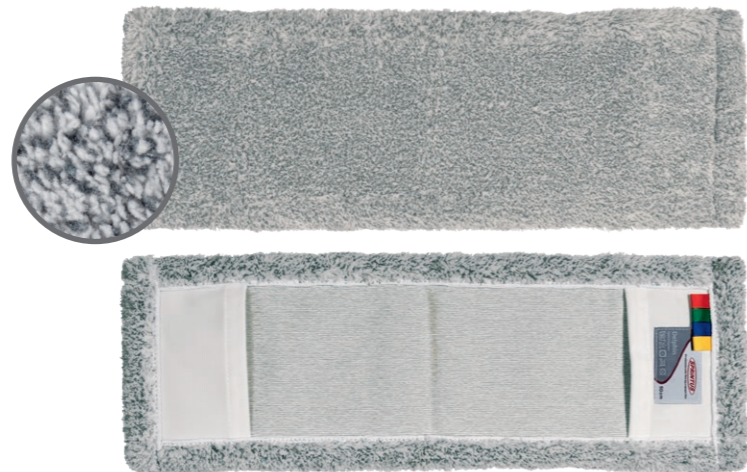

Bluestar

Professional mop made of microfiber	
Colour	white/blue
Material	100 % polyester
Width	40 and 50 cm
Weight	approx. 160 gr. in 40 cm width approx. 200 gr. in 50 cm width
Properties	• Top-quality finish • Extremely high level of grammage and perfect water absorption • The shape and colour are retained even after many washes. • Four-colour coding • Padded and water-permeable bag • Guarantees even absorption of dirt

Bluestar	Item-no.
Microfiber mop 40 cm, white/blue (75 pieces/unit)	301227
Microfiber mop 50 cm, white/blue (50 pieces/unit)	301228

Excellent

Professional mop made of cotton und microfiber	
Colour	white/blue
Material	50 % cotton, 40 % polyester 10 % acryl
Width	40 and 50 cm
Weight	approx. 160 gr. in 40 cm width approx. 230 gr. in 50 cm width
Properties	• Water-permeable bags • Four-colour coding • Firm anchoring of the loops in the cover sheet due to the special tufting process • Very good water and dirt absorption for optimum gliding properties • Long service life, even when disinfectant is used • Fringe closed on the inside and open on the outside

Excellent	Item-no.	ZERO
Mixed Microfiber mop 40 cm, white/blue (75 pieces/unit)	302010	Z302010
Mixed Microfiber mop 50 cm, white/blue (50 pieces/unit)	302011	Z302011

Delphin

Professional mop made of microfiber	
Colour	white/grey
Material	100 % polyester
Width	40 and 50 cm
Weight	approx. 85 gr. in 40 cm width approx. 105 gr. in 50 cm width
Properties	• Grey fibres make the cover look like new after use and after washing • Outstanding finish • Extra tear-resistant, padded and water-permeable bags • Four-colour coding

Delphin	Item-no.
Microfiber mop 40 cm, white/grey (75 pieces/unit)	301225
Microfiber mop 50 cm, white/grey (50 pieces/unit)	301226

Shark RED