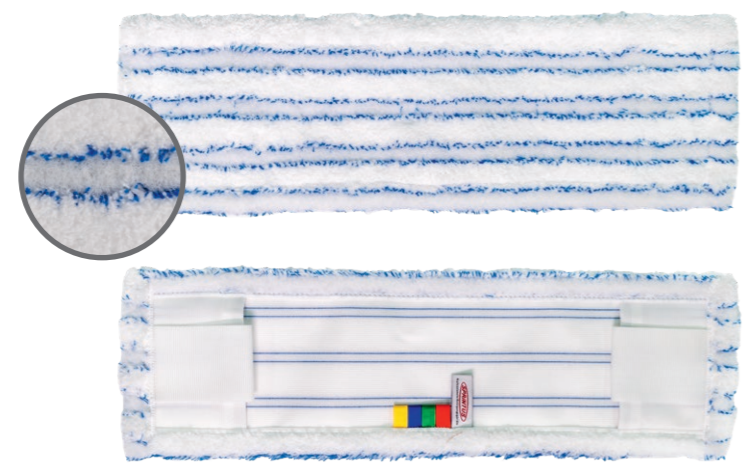

Pocket and flap mops

We offer you two models of our traditional pocket mops as a combination of pocket and flap mop. This applies to the Premium PRO professional mop made of microfiber and the Classic PRO made of cotton. They combine the advantages of pure pocket mops and flap mops. If the mop cover is used as a pocket mop, it may be attached with ease with the mop holder during operation and in an upright position. As a flap mop, on the other hand, the user benefits from the fact that the mop cover is always held securely in position by the tension flaps. This permits contact-free wringing out of the mop. With the Magic Vario clip holder you can use the combined pocket and flap mops in both ways.

Premium PRO pocket and flap mops

Professional mop made of microfiber	
Colour	white/blue
Material	81 % polyester 19 % polyamid (soft bristles)
Width	40 and 50 cm
Weight	approx. 90 gr. in 40 cm width approx. 120 gr. in 50 cm width
Properties	• Top quality processing • High grammage • 4-colour coding • Extra tear-resistant, padded and water-permeable pockets • Scrubbing effect due to blue bristles • Lightweight

Premium PRO with pocket and flap mops Item-no.
Microfiber mop 40 cm, white/blue (75 pieces/unit) 301361
Microfiber mop 50 cm, white/blue (50 pieces/unit) 301362