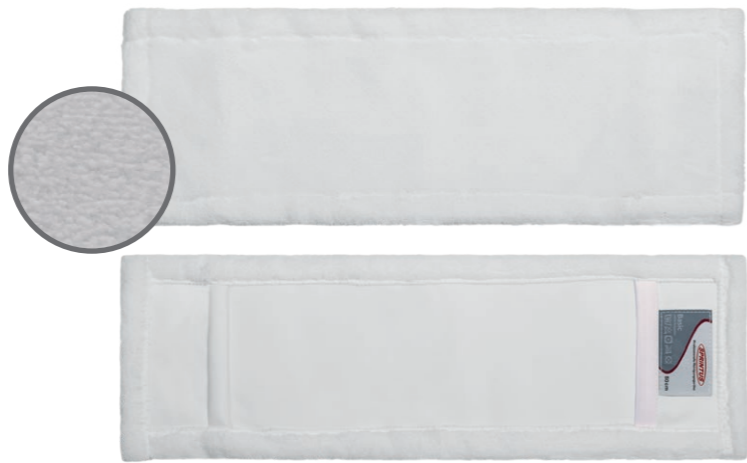

## Basic

Microfiber mop	
Colour	white
Material	100 % polyester
Width	40 and 50 cm
Weight	approx. 80 gr. in 40 cm width approx. 105 gr. in 50 cm width
Properties	<ul style="list-style-type: none"> <li>• Standard cover</li> <li>• Good running quality</li> <li>• Tear-resistant and water-permeable pockets</li> </ul>