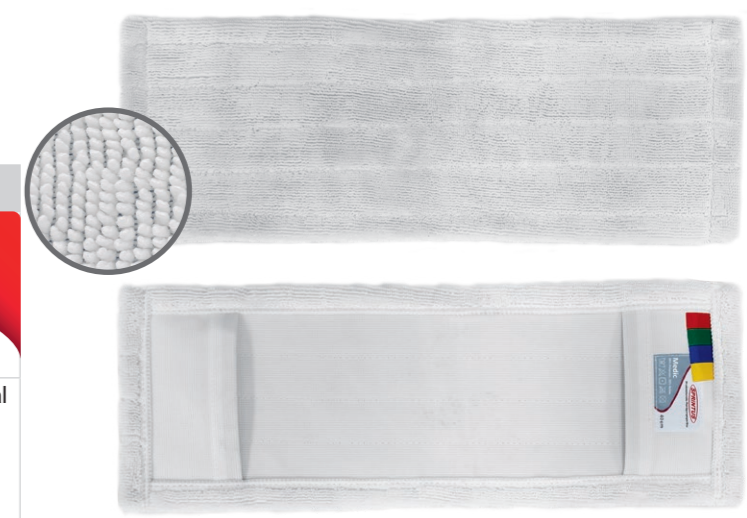

Medic	Item-no.
Microfiber mop 40 cm, with 4-colour system (75 pieces/unit)	302095
Microfiber mop 50 cm, with 4-colour system (50 pieces/unit)	302096