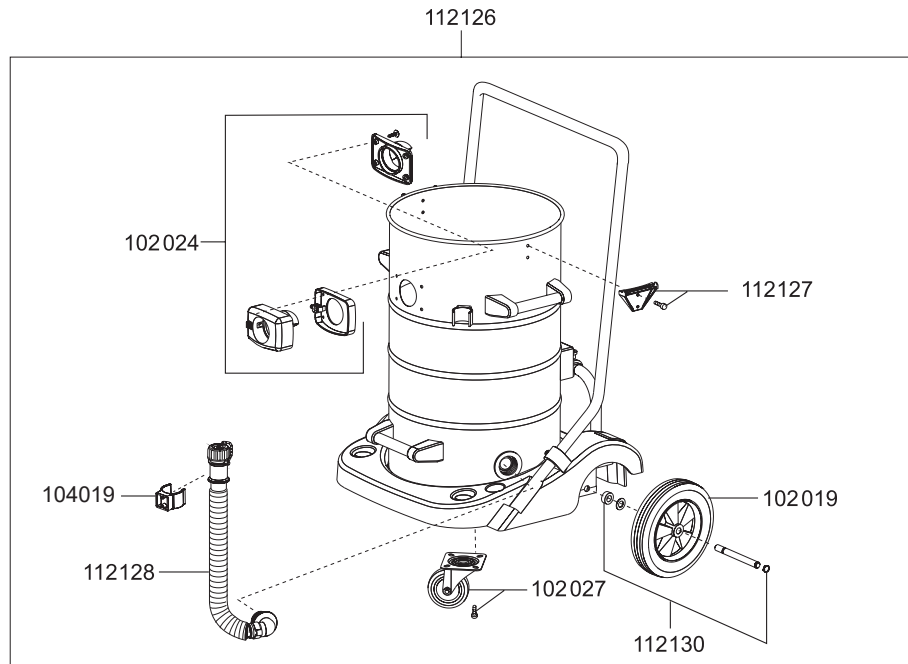

KETOS 56 E

item no. description

spare parts wet and dry vacuum KETOS N 56/2 E

103019	valve plate
106016	switch, electrical
109117	vacuum motor, 1300 Watt
109012	spring for key button
109025	wire set, switch
109030	motor bearing top
109052	seal, floater
109054	floater
109055	floater housing
111103	key button
112100	vacuum head complete
112102	cover
112103	cable hook set
112105	filter sponge, fan housing
112106	regulation switch
112107	airflow housing, bottom
112108	blow-out function
112109	sealing tape
112110	filter sponge, motor
112111	gasket ring for vacuum motor
112112	sealing tape
112113	sealing tape
112114	base plate
112115	vacuum valve
112116	sealing tape
112117	base plate, airflow
112119	latch
112120	strain relief
112121	base plate
112122	seal, base plate
112123	screw
112135	power cord, 10m
112143	motor bearing bottom
112144	filter cassette
112145	filter sponge, blow-out exit

KETOS 56 E

item no. description

spare parts wet and dry vacuum KETOS N 56/2 E

102013	vacuum hose with handle for container D38, 3m
102016	crevice nozzle, D38, 240mm
102017	furniture nozzle, D38
102018	vacuum tube, D38, stainless steel
102019	back wheel
102020	hose sleeve
102024	inlet D38 complete
102027	castor, D85
102031	fleece filter bag
102054	sleeve
102061	handle with hose connector D38, antistatic
102124	wet floor nozzle, D38, 450mm, with parking hook
102125	dry floor nozzle, D38, 450mm, with parking hook
104019	clip for drain hose
109057	cyclone insert
109058	filter cartridge, HEPA 13
112126	container complete
112127	latch
112128	waste water hose
112130	wheel axis

accessory KETOS N 56/2 E

102031	fleece filter bag
102032	vacuum hose, D38, 15m
102057	vacuum hose per meter, D38
102111	vacuum hose per meter, D38, antistatic, oil resistant
102116	vacuum hose with handle for container D38, 3m, antistatic
102063	coupling housing electroconductive
102126	spare lip set 450mm for 102124
102127	set of brush strips 450mm for 102125
112101	filter cassette EPA12