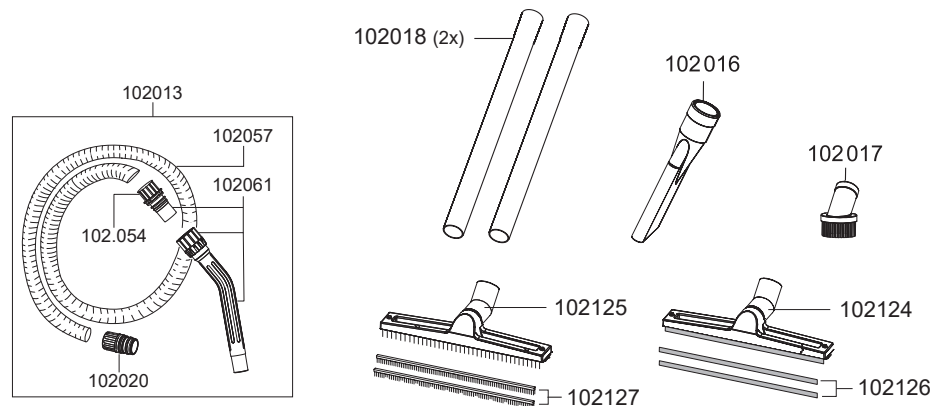

KETOS 56 E

item no. description

spare parts wet and dry vacuum KETOS N 56/2 E

103019	valve plate
106016	switch, electrical
109117	vacuum motor, 1300 Watt
109012	spring for key button
109025	wire set, switch
109030	motor bearing top
109052	seal, floater
109054	floater
109055	floater housing
111103	key button
112100	vacuum head complete
112102	cover
112103	cable hook set
112105	filter sponge, fan housing
112106	regulation switch
112107	airflow housing, bottom
112108	blow-out function
112109	sealing tape
112110	filter sponge, motor
112111	gasket ring for vacuum motor
112112	sealing tape
112113	sealing tape
112114	base plate
112115	vacuum valve
112116	sealing tape
112117	base plate, airflow
112119	latch
112120	strain relief
112121	base plate
112122	seal, base plate
112123	screw
112135	power cord, 10m
112143	motor bearing bottom
112144	filter cassette
112145	filter sponge, blow-out exit

KETOS 56 E

item no. description

spare parts wet and dry vacuum KETOS N 56/2 E

102013	vacuum hose with handle for container D38, 3m
102016	crevice nozzle, D38, 240mm
102017	furniture nozzle, D38
102018	vacuum tube, D38, stainless steel
102019	back wheel
102020	hose sleeve
102024	inlet D38 complete
102027	castor, D85
102031	fleece filter bag
102054	sleeve
102061	handle with hose connector D38, antistatic
102124	wet floor nozzle, D38, 450mm, with parking hook
102125	dry floor nozzle, D38, 450mm, with parking hook
104019	clip for drain hose
109057	cyclone insert
109058	filter cartridge, HEPA 13
112126	container complete
112127	latch
112128	waste water hose
112130	wheel axis

accessory KETOS N 56/2 E

102031	fleece filter bag
102032	vacuum hose, D38, 15m
102057	vacuum hose per meter, D38
102111	vacuum hose per meter, D38, antistatic, oil resistant
102116	vacuum hose with handle for container D38, 3m, antistatic
102063	coupling housing electroconductive
102126	spare lip set 450mm for 102124
102127	set of brush strips 450mm for 102125
112101	filter cassette EPA12