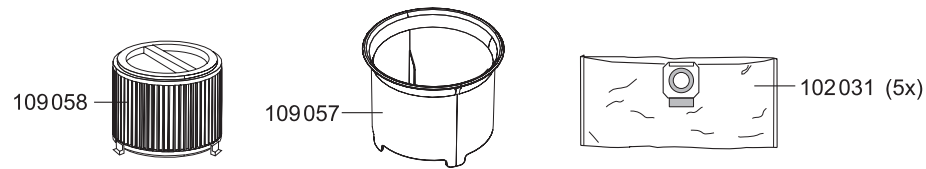

KETOS 56 E

item no. description

spare parts wet and dry vacuum KETOS N 56/2 E

103019	valve plate
106016	switch, electrical
109117	vacuum motor, 1300 Watt
109012	spring for key button
109025	wire set, switch
109030	motor bearing top
109052	seal, floater
109054	floater
109055	floater housing
111103	key button
112100	vacuum head complete
112102	cover
112103	cable hook set
112105	filter sponge, fan housing
112106	regulation switch
112107	airflow housing, bottom
112108	blow-out function
112109	sealing tape
112110	filter sponge, motor
112111	gasket ring for vacuum motor
112112	sealing tape
112113	sealing tape
112114	base plate
112115	vacuum valve
112116	sealing tape
112117	base plate, airflow
112119	latch
112120	strain relief
112121	base plate
112122	seal, base plate
112123	screw
112135	power cord, 10m
112143	motor bearing bottom
112144	filter cassette
112145	filter sponge, blow-out exit

KETOS 56 E

item no. description

spare parts wet and dry vacuum KETOS N 56/2 E

102013	vacuum hose with handle for container D38, 3m
102016	crevice nozzle, D38, 240mm
102017	furniture nozzle, D38
102018	vacuum tube, D38, stainless steel
102019	back wheel
102020	hose sleeve
102024	inlet D38 complete
102027	castor, D85
102031	fleece filter bag
102054	sleeve
102061	handle with hose connector D38, antistatic
102124	wet floor nozzle, D38, 450mm, with parking hook
102125	dry floor nozzle, D38, 450mm, with parking hook
104019	clip for drain hose
109057	cyclone insert
109058	filter cartridge, HEPA 13
112126	container complete
112127	latch
112128	waste water hose
112130	wheel axis

accessory KETOS N 56/2 E

102031	fleece filter bag
102032	vacuum hose, D38, 15m
102057	vacuum hose per meter, D38
102111	vacuum hose per meter, D38, antistatic, oil resistant
102116	vacuum hose with handle for container D38, 3m, antistatic
102063	coupling housing electroconductive
102126	spare lip set 450mm for 102124
102127	set of brush strips 450mm for 102125
112101	filter cassette EPA12