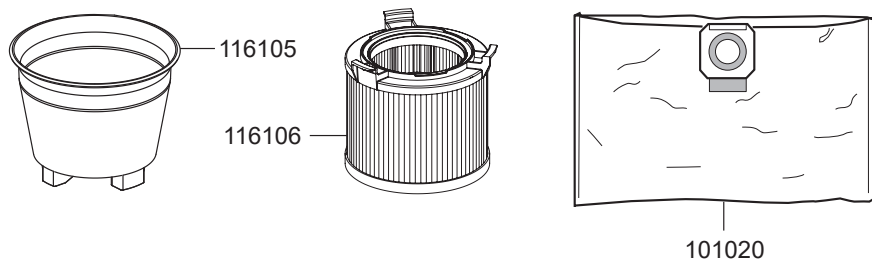

ARTOS

item no. description

spare parts wet and dry vacuum Artos

103013	switch, red
115115	power cord, 8m, black
116107	handle
116108	vacuum motor, 1200 W
116109	floater housing
116110	strain relief
116111	filter sponge, motor bottom
116112	filter sponge, motor top
116116	floater incl. seal

ARTOS

item no. description

spare parts wet and dry vacuum Artos

101020	fleece filter bag (PU=5 pcs.)
101023	crevice nozzle, D32, 220mm
101024	furniture nozzle, D32
101106	wet floor nozzle, D32, 360mm, with parking hook
106026	vacuum tube, D32, aluminium
106035	hose connector for container D32
114113	vacuum hose, D32, 2,5m
115120	latch, red
115123	parking hook
116100	castor, D50
116101	coupling housing, hose
116102	adapter for fleece filter bag
116104	wheel axis
116105	cyclone insert
116106	filter cartridge, HEPA 13

accessory wet and dry vacuum Artos

101020	fleece filter bag (PU=5 pcs.)
101100	set of brush strips 360mm for 101106, 111202
101101	spare lip 360mm for 101106
101105	plastic rail 360mm for 101106, 111202
106044	vacuum hose per meter, D32
106067	vacuum hose per meter, D32, antistatic, oil resist.
111133	telescopic vacuum tube, D32, stainless steel
117148	handle with hose connector D32