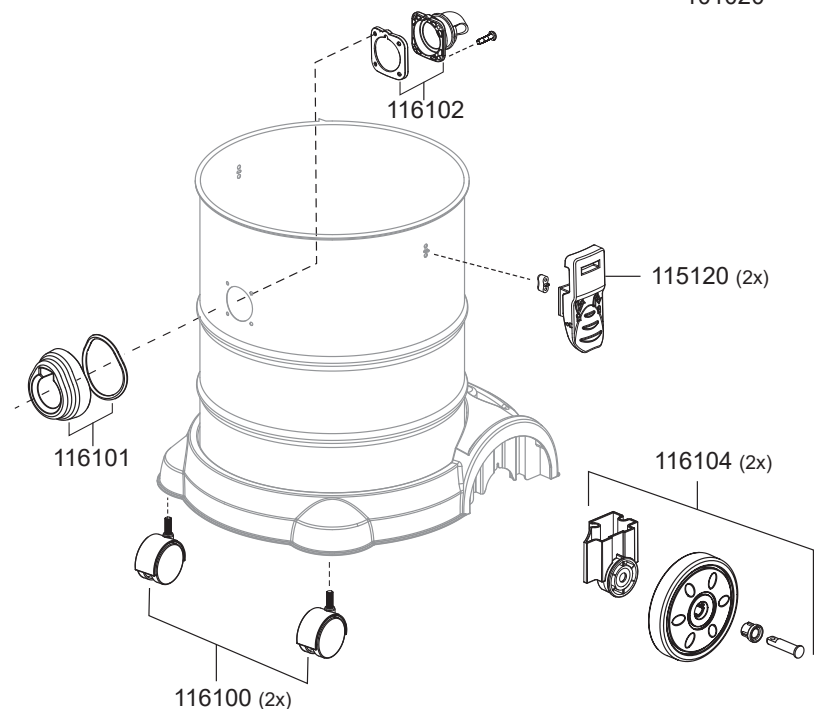

ARTOS

item no. description

spare parts wet and dry vacuum Artos

103013	switch, red
115115	power cord, 8m, black
116107	handle
116108	vacuum motor, 1200 W
116109	floater housing
116110	strain relief
116111	filter sponge, motor bottom
116112	filter sponge, motor top
116116	floater incl. seal

ARTOS

item no. description

spare parts wet and dry vacuum Artos

101020	fleece filter bag (PU=5 pcs.)
101023	crevice nozzle, D32, 220mm
101024	furniture nozzle, D32
101106	wet floor nozzle, D32, 360mm, with parking hook
106026	vacuum tube, D32, aluminium
106035	hose connector for container D32
114113	vacuum hose, D32, 2,5m
115120	latch, red
115123	parking hook
116100	castor, D50
116101	coupling housing, hose
116102	adapter for fleece filter bag
116104	wheel axis
116105	cyclone insert
116106	filter cartridge, HEPA 13

accessory wet and dry vacuum Artos

101020	fleece filter bag (PU=5 pcs.)
101100	set of brush strips 360mm for 101106, 111202
101101	spare lip 360mm for 101106
101105	plastic rail 360mm for 101106, 111202
106044	vacuum hose per meter, D32
106067	vacuum hose per meter, D32, antistatic, oil resist.
111133	telescopic vacuum tube, D32, stainless steel
117148	handle with hose connector D32