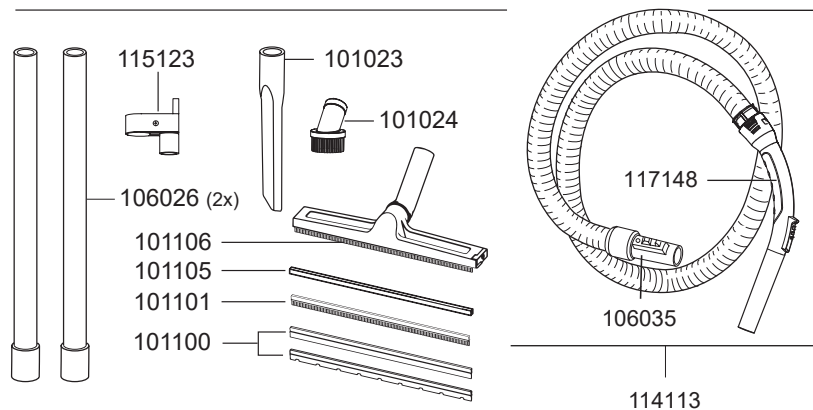

ARTOS

item no. description

spare parts wet and dry vacuum Artos

103013	switch, red
115115	power cord, 8m, black
116107	handle
116108	vacuum motor, 1200 W
116109	floater housing
116110	strain relief
116111	filter sponge, motor bottom
116112	filter sponge, motor top
116116	floater incl. seal

ARTOS

item no. description

spare parts wet and dry vacuum Artos

101020	fleece filter bag (PU=5 pcs.)
101023	crevice nozzle, D32, 220mm
101024	furniture nozzle, D32
101106	wet floor nozzle, D32, 360mm, with parking hook
106026	vacuum tube, D32, aluminium
106035	hose connector for container D32
114113	vacuum hose, D32, 2,5m
115120	latch, red
115123	parking hook
116100	castor, D50
116101	coupling housing, hose
116102	adapter for fleece filter bag
116104	wheel axis
116105	cyclone insert
116106	filter cartridge, HEPA 13

accessory wet and dry vacuum Artos

101020	fleece filter bag (PU=5 pcs.)
101100	set of brush strips 360mm for 101106, 111202
101101	spare lip 360mm for 101106
101105	plastic rail 360mm for 101106, 111202
106044	vacuum hose per meter, D32
106067	vacuum hose per meter, D32, antistatic, oil resist.
111133	telescopic vacuum tube, D32, stainless steel
117148	handle with hose connector D32