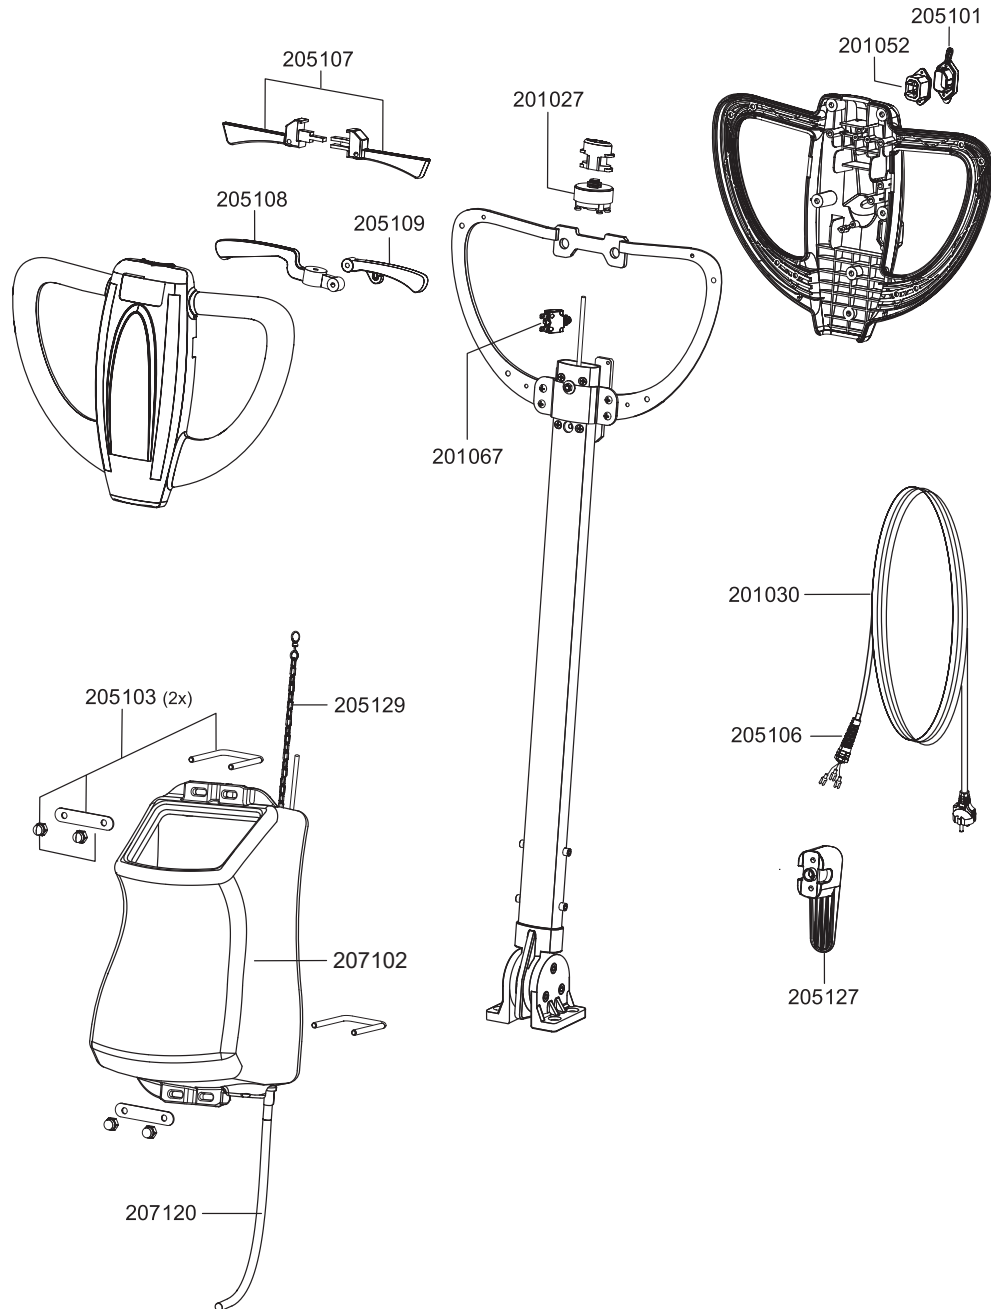

TITAN

item no. description

spare parts Titan

201027	switch
201030	power cord, 12m, red
201052	socket
201067	thermal circuit breaker
205101	socket with cover
205103	tank holder complete
205106	strain relief
205107	control lever set
205108	adjusting lever pole
205109	operating lever fresh water
205127	cable hook
205129	chain
207102	water tank complete
207120	hose

TITAN

item no. description

spare parts Titan

201076	pad, power, 17", thickness
207103	back wheel complete
207104	condenser μ F (start)
207105	condenser μ F (operating)
207106	cable hose
207107	motor cover plastic
207108	motor cover stainless steel
207109	rubber damper
207110	fixation set
207111	rubber bumper
207112	excenter disc
207113	pad holder
207114	fixation set

accessory Titan

201005	pad white (PU=5 pcs.), 17"
201006	pad red (PU=5 pcs.), 17"
201007	pad black (PU=5 pcs.), 17"
201008	pad green (PU=5 pcs.), 17"
201009	Queen Bonnet pad, 17"
201076	pad, power, 17", thickness
207115	brush
207119	additional weight 12kg incl. screws