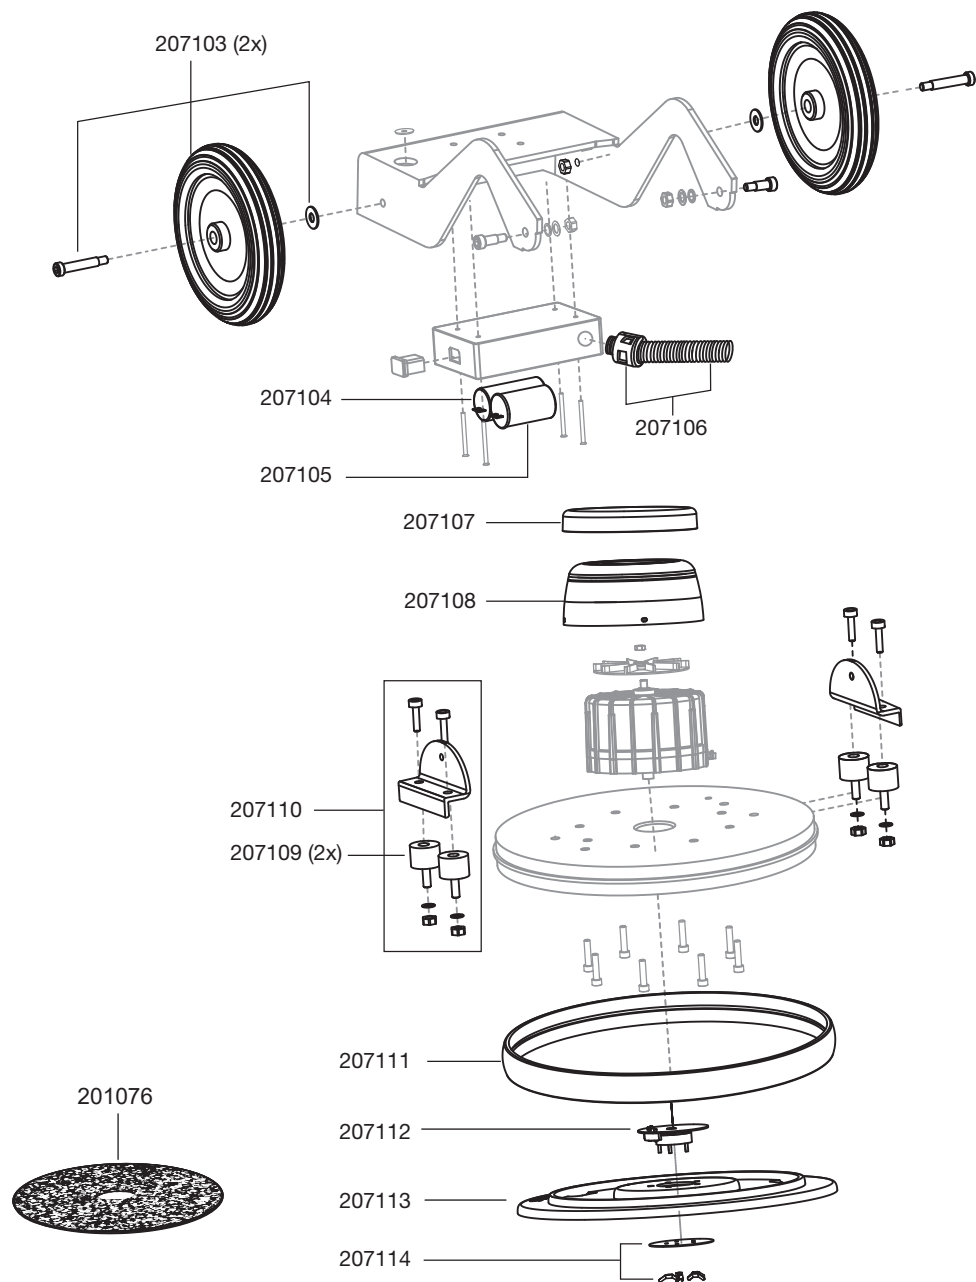

TITAN

item no. description

spare parts Titan

201027	switch
201030	power cord, 12m, red
201052	socket
201067	thermal circuit breaker
205101	socket with cover
205103	tank holder complete
205106	strain relief
205107	control lever set
205108	adjusting lever pole
205109	operating lever fresh water
205127	cable hook
205129	chain
207102	water tank complete
207120	hose

TITAN

item no. description

spare parts Titan

201076	pad, power, 17", thickness
207103	back wheel complete
207104	condenser μ F (start)
207105	condenser μ F (operating)
207106	cable hose
207107	motor cover plastic
207108	motor cover stainless steel
207109	rubber damper
207110	fixation set
207111	rubber bumper
207112	excenter disc
207113	pad holder
207114	fixation set

accessory Titan

201005	pad white (PU=5 pcs.), 17"
201006	pad red (PU=5 pcs.), 17"
201007	pad black (PU=5 pcs.), 17"
201008	pad green (PU=5 pcs.), 17"
201009	Queen Bonnet pad, 17"
201076	pad, power, 17", thickness
207115	brush
207119	additional weight 12kg incl. screws