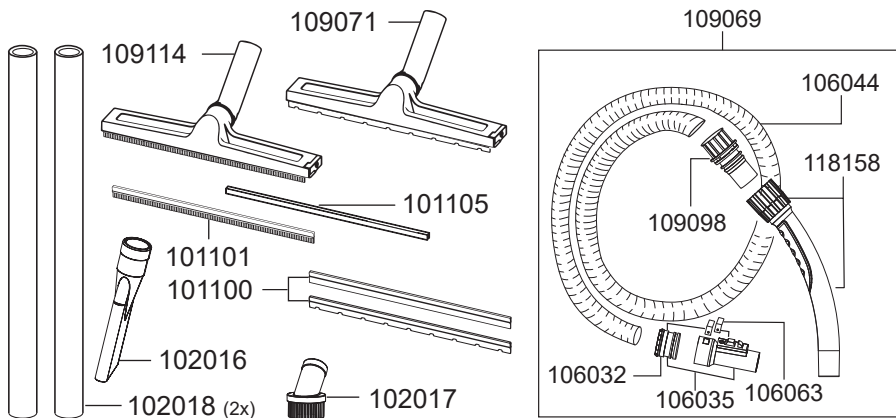

WATERKING

item no. description

spare parts wet and dry vacuum Waterking

106016	switch, electrical
106018	latch, red
109117	vacuum motor, 1300 Watt
109011	key button
109012	spring for key button
109013	cover
109014	socket board incl. cover
109015	socket
109016	socket cover
109018	switch housing
109022	strain relief
109024	airflow
109025	wire set, switch
109029	filter sponge, turbine
109030	motor bearing top
109031	motor bearing bottom
109033	airflow housing, bottom
109035	screw K5, 5x30
109037	seal, air flow housing
109041	opening lid
109046	exit air housing set
109048	filter sponge, exit air
109050	switch for performance regulation
109051	seal, base plate
109052	seal, floater
109054	floater
109055	floater housing
109072	vacuum head complete Waterking
109910	power cord, 10m, black

WATERKING

item no. description

spare parts wet and dry vacuum Waterking

101020	fleece filter bag (PU=5 pcs.)
101025	electro tool adapter
101093	screw coupling housing
102016	crevice nozzle, D38, 240mm
102017	furniture nozzle, D38
102018	vacuum tube, D38, stainless steel
106032	sleeve for connection
106035	hose connector for container D32
106063	clip for vacuum hose 106035
109057	cyclone insert
109058	filter cartridge, HEPA 13
109060	container complete
109061	container
109062	set inlet fitting
109063	set hose storage
109064	back wheel
109065	castor, D60
109069	vacuum hose, D38, 2,5m
109071	dry floor nozzle, D38, 360mm
109098	hose connector D32 for handle D38
109114	wet floor nozzle, D38, 360mm, with parking hook
116101	coupling housing, hose
116102	adapter for fleece filter bag
118158	handle D38 without hose connector, antistatic

accessory Waterking

101020	fleece filter bag (PU=5 pcs.)
101100	set of brush strips 360mm for 101106, 111202
101101	spare lip 360mm for 101106
101105	plastic rail 360mm for 101106, 111202
102127	set of brush strips 450mm for 102125
102126	spare lip set 450mm for 102124
106044	vacuum hose per meter, D32
109112	vacuum hose, 3m, antistat., oil resist.