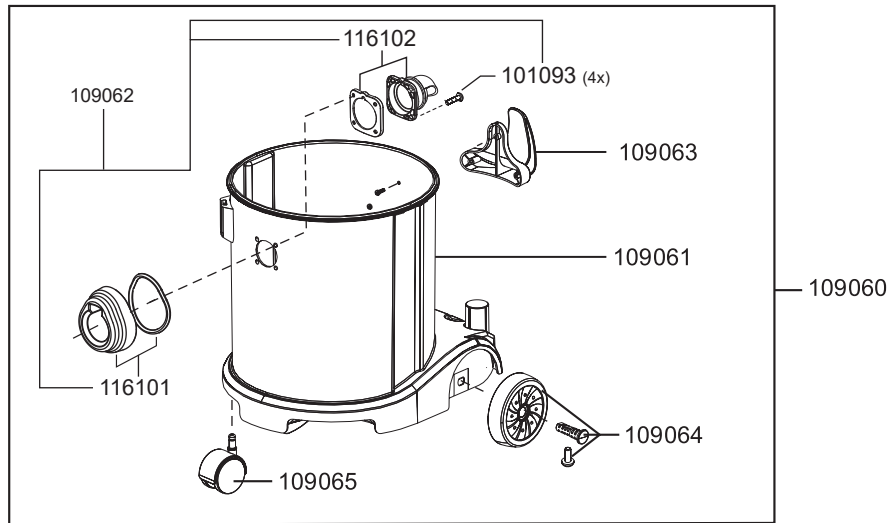

WATERKING

item no. description

spare parts wet and dry vacuum Waterking

106016	switch, electrical
106018	latch, red
109117	vacuum motor, 1300 Watt
109011	key button
109012	spring for key button
109013	cover
109014	socket board incl. cover
109015	socket
109016	socket cover
109018	switch housing
109022	strain relief
109024	airflow
109025	wire set, switch
109029	filter sponge, turbine
109030	motor bearing top
109031	motor bearing bottom
109033	airflow housing, bottom
109035	screw K5, 5x30
109037	seal, air flow housing
109041	opening lid
109046	exit air housing set
109048	filter sponge, exit air
109050	switch for performance regulation
109051	seal, base plate
109052	seal, floater
109054	floater
109055	floater housing
109072	vacuum head complete Waterking
109910	power cord, 10m, black

WATERKING

item no. description

spare parts wet and dry vacuum Waterking

101020	fleece filter bag (PU=5 pcs.)
101025	electro tool adapter
101093	screw coupling housing
102016	crevice nozzle, D38, 240mm
102017	furniture nozzle, D38
102018	vacuum tube, D38, stainless steel
106032	sleeve for connection
106035	hose connector for container D32
106063	clip for vacuum hose 106035
109057	cyclone insert
109058	filter cartridge, HEPA 13
109060	container complete
109061	container
109062	set inlet fitting
109063	set hose storage
109064	back wheel
109065	castor, D60
109069	vacuum hose, D38, 2,5m
109071	dry floor nozzle, D38, 360mm
109098	hose connector D32 for handle D38
109114	wet floor nozzle, D38, 360mm, with parking hook
116101	coupling housing, hose
116102	adapter for fleece filter bag
118158	handle D38 without hose connector, antistatic

accessory Waterking

101020	fleece filter bag (PU=5 pcs.)
101100	set of brush strips 360mm for 101106, 111202
101101	spare lip 360mm for 101106
101105	plastic rail 360mm for 101106, 111202
102127	set of brush strips 450mm for 102125
102126	spare lip set 450mm for 102124
106044	vacuum hose per meter, D32
109112	vacuum hose, 3m, antistat., oil resist.