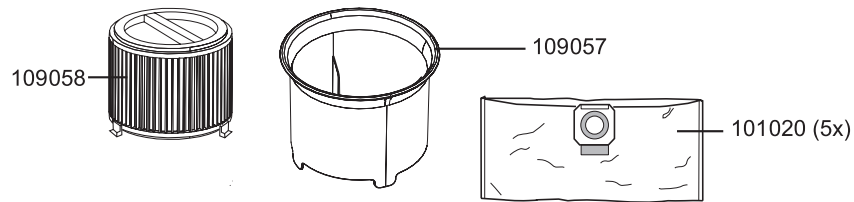

WATERKING

item no. description

spare parts wet and dry vacuum Waterking

106016	switch, electrical
106018	latch, red
109117	vacuum motor, 1300 Watt
109011	key button
109012	spring for key button
109013	cover
109014	socket board incl. cover
109015	socket
109016	socket cover
109018	switch housing
109022	strain relief
109024	airflow
109025	wire set, switch
109029	filter sponge, turbine
109030	motor bearing top
109031	motor bearing bottom
109033	airflow housing, bottom
109035	screw K5, 5x30
109037	seal, air flow housing
109041	opening lid
109046	exit air housing set
109048	filter sponge, exit air
109050	switch for performance regulation
109051	seal, base plate
109052	seal, floater
109054	floater
109055	floater housing
109072	vacuum head complete Waterking
109910	power cord, 10m, black

WATERKING

item no. description

spare parts wet and dry vacuum Waterking

101020	fleece filter bag (PU=5 pcs.)
101025	electro tool adapter
101093	screw coupling housing
102016	crevice nozzle, D38, 240mm
102017	furniture nozzle, D38
102018	vacuum tube, D38, stainless steel
106032	sleeve for connection
106035	hose connector for container D32
106063	clip for vacuum hose 106035
109057	cyclone insert
109058	filter cartridge, HEPA 13
109060	container complete
109061	container
109062	set inlet fitting
109063	set hose storage
109064	back wheel
109065	castor, D60
109069	vacuum hose, D38, 2,5m
109071	dry floor nozzle, D38, 360mm
109098	hose connector D32 for handle D38
109114	wet floor nozzle, D38, 360mm, with parking hook
116101	coupling housing, hose
116102	adapter for fleece filter bag
118158	handle D38 without hose connector, antistatic

accessory Waterking

101020	fleece filter bag (PU=5 pcs.)
101100	set of brush strips 360mm for 101106, 111202
101101	spare lip 360mm for 101106
101105	plastic rail 360mm for 101106, 111202
102127	set of brush strips 450mm for 102125
102126	spare lip set 450mm for 102124
106044	vacuum hose per meter, D32
109112	vacuum hose, 3m, antistat., oil resist.