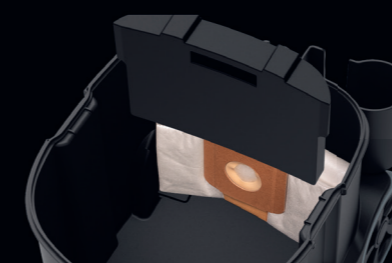

The ERA TEC is consistently continuing the innovative ERA series, thereby guaranteeing top performance at an incredibly quiet 49 dB in ECO mode. The TEC can therefore be used around the clock, at any time of the day, even in busy and sensitive areas, such as hotels or in office rooms. Should it be necessary, the spare filter bag compartment saves unnecessary legwork and loss of valuable working time should no replacement filter bags be close at hand. The standard USB port and the optional storage box allow you to charge your mobile phone directly on the vacuum cleaner without setting aside your mobile anywhere on the property or losing sight of it. Alternatively, the storage box is also suitable as a practical beverage holder, for cleaning agents, or for carrying microfiber cloths. The fill level indicator in red indicates that the filter bag needs to be changed or clogging.

Telescopic tube, stainless steel (0.6-1.0 m).

Features additional equipment for the ERA EVO

Operating LED, blue.

Fill level indicator LED, red.

Clever filter compartment for spare filter bags.

Infinitely adjustable ECO mode.
 100 % LpA: 54 LpA [dB]
 50 % LpA: 49 LpA [dB]

USB charging function.

USB-C
 Micro-USB
 Lightning.

Ø 120 mm

Ø 60 mm

Extra-large rubberised wheels and castors.

Optional storage box including 3in1 charging cable. ERA PRO standard features. Item-no. 117111

	Item-no.	UK	EU
ERA TEC		117023	117020
NEW ERA TEC ZERO			Z117020
1 x telescopic tube, 2.5m suction hose, HEPA13 fleece filter basket, HEPA13 fleece filter bag, HEPA13 filter cartridge, crevice nozzle, crevice-/ upholstery nozzle, 280mm combi nozzle, 12m power cord, pluggable, signal red			
FLEECE FILTER BAGS:			
Fleece filter bags (10 pieces)			106013
Fleece filter bags (250 pieces)			106014
HEPA13 fleece filter bags (10 pieces)			106061