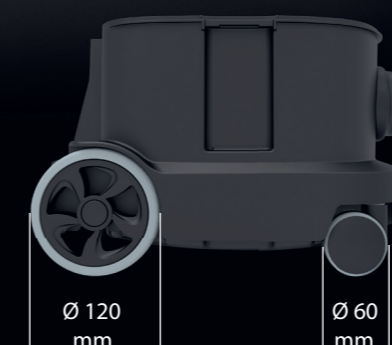

The ERA TEC is consistently continuing the innovative ERA series, thereby guaranteeing top performance at an incredibly quiet 49 dB in ECO mode. The TEC can therefore be used around the clock, at any time of the day, even in busy and sensitive areas, such as hotels or in office rooms. Should it be necessary, the spare filter bag compartment saves unnecessary legwork and loss of valuable working time should no replacement filter bags be close at hand. The standard USB port and the optional storage box allow you to charge your mobile phone directly on the vacuum cleaner without setting aside your mobile anywhere on the property or losing sight of it. Alternatively, the storage box is also suitable as a practical beverage holder, for cleaning agents, or for carrying microfiber cloths. The fill level indicator in red indicates that the filter bag needs to be changed or clogging.

Telescopic tube, stainless steel (0.6-1.0 m).

Features additional equipment for the ERA EVO

Operating LED, blue.

Fill level indicator LED, red.

Clever filter compartment for spare filter bags.

Infinitely adjustable ECO mode.
 100 % LpA: 54 LpA [dB]
 50 % LpA: 49 LpA [dB]

USB charging function.

USB-C
 Micro-USB
 Lightning.

Ø 120 mm

Ø 60 mm

Extra-large rubberised wheels and castors.

Optional storage box including 3in1 charging cable. ERA PRO standard features. Item-no. 117111

	Item-no.	UK	EU
ERA TEC		117023	117020
NEW ERA TEC ZERO			Z117020
1 x telescopic tube, 2.5m suction hose, HEPA13 fleece filter basket, HEPA13 fleece filter bag, HEPA13 filter cartridge, crevice nozzle, crevice-/ upholstery nozzle, 280mm combi nozzle, 12m power cord, pluggable, signal red			
FLEECE FILTER BAGS:			
Fleece filter bags (10 pieces)			106013
Fleece filter bags (250 pieces)			106014
HEPA13 fleece filter bags (10 pieces)			106061