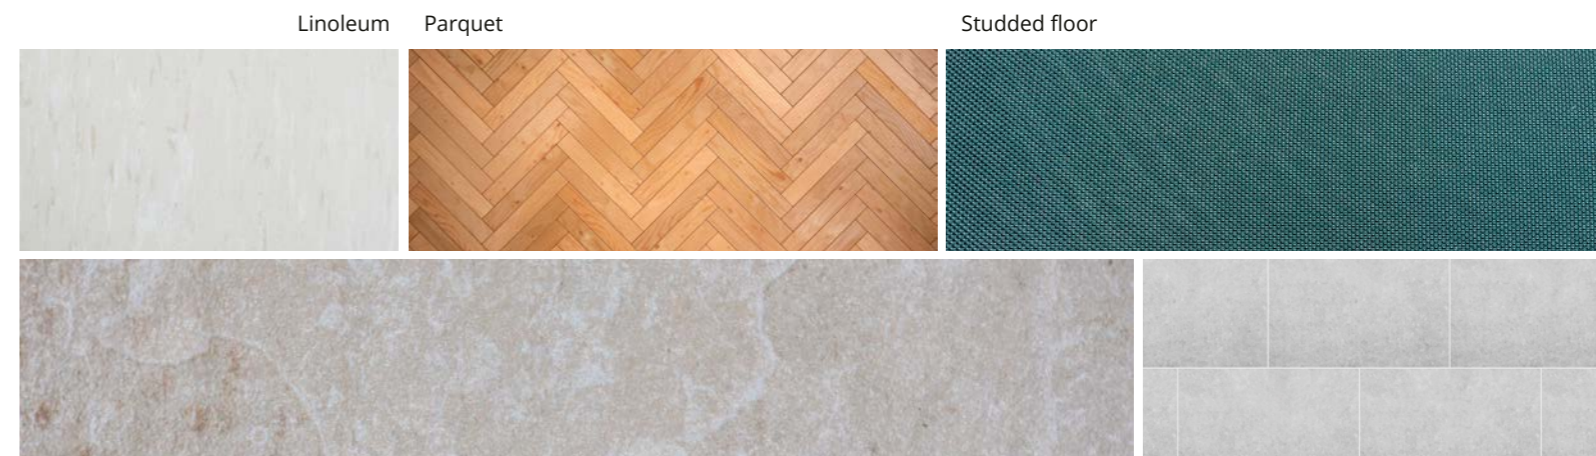

The following table provides assistance with selecting the right tool for machine cleaning of floors. We offer you brushes in various hardness grades appropriate to your flooring.

Description		Floor		Single disc machines	Orbital machines	Eccentric machines	Floor scrubber dryers
Brushes							
	The bristles are made of polypropylene.	• Slightly structured floor coverings • Aggregate concrete • Rubber stud floors • Floors with joints		☐	☐	☐	☐
	The all-round brush with polypropylene bristles.	• All common waterproof, smooth and slightly structured surfaces with a medium degree of soiling		☐	☐	☒	☐
	The hard, durable Tynex bristles are highly abrasive. This makes the brush suitable for removing stubborn dirt.	• Scratch-resistant floor coverings • Hard floor coverings		☐	☐	☐	☐
	For polishing, often after the work step cleaning or waxing of floor coverings.	• Porcelain stoneware • Safety tiles		☐	☐	☐	☐
	The all-round brush with polypropylene bristles.	• All common water-resistant surfaces with a medium degree of soiling • Smooth and slightly structured surfaces		☒	☐	☐	☐
	For shampooing and cleaning soft floors.	• Soft floors • Sensitive floors		☒	☐	☐	☐

The statements made are only recommendations. Because of the differences in flooring, a specialist test on the properties is essential.

Porcelain stoneware Tiles