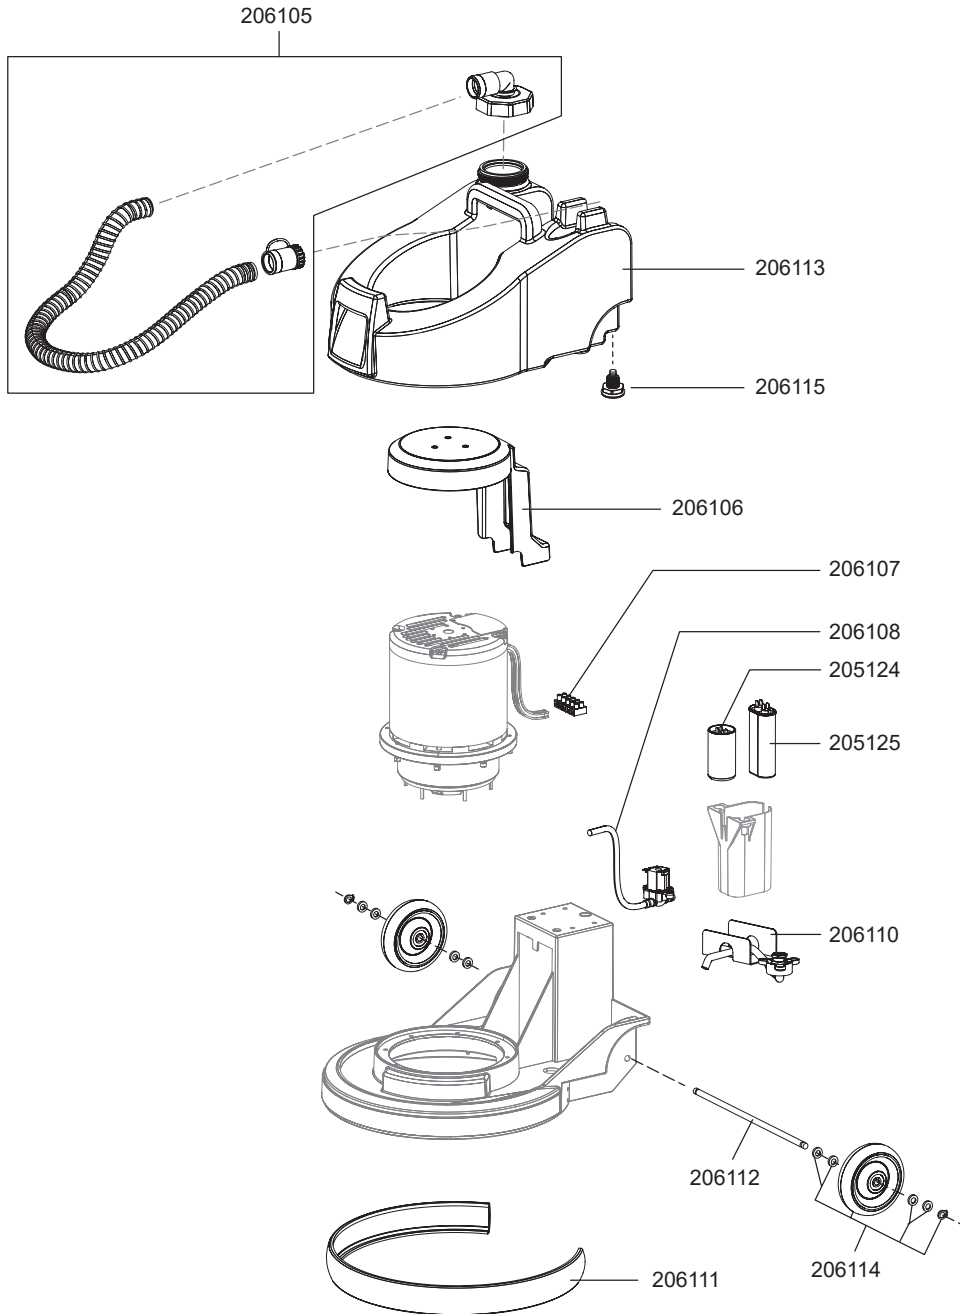

ZEUS

item no. description

spare parts single disc machine Zeus

201027	switch
201030	power cord, 12m, red
201052	socket
201067	thermal circuit breaker
205101	socket with cover
205106	strain relief
205107	control lever set
205108	adjusting lever pole
205109	operating lever fresh water
205127	cable hook
206101	switch magnet valve
205138	bearing block set
205139	gear wheel set

ZEUS

item no. description

spare parts single disc machine Zeus

203105	flange disc
205120	brush, 432mm,(soft)
205121	brush, 432mm,(hard)
205122	pad holder, 380mm
205124	condenser 250 μ F (start)
205125	condenser 30 μ F (operating)
206105	set inflating hose
206106	motor cover
206107	terminal strip
206108	magnet valve
206110	fresh water connection
206111	rubber bumper
206112	wheel axis
206113	water tank
206114	back wheel complete, rubber
206115	tank valve

accessory Zeus

201005	pad white (PU=5 pcs.), 17"
201006	pad red (PU=5 pcs.), 17"
201007	pad black (PU=5 pcs.), 17"
201008	pad green (PU=5 pcs.), 17"
201009	Queen Bonnet Pad, 17"
205131	brush set (205120, 205121, 205122)
201076	Power pad, 17"
201077	Duo pad, 17"