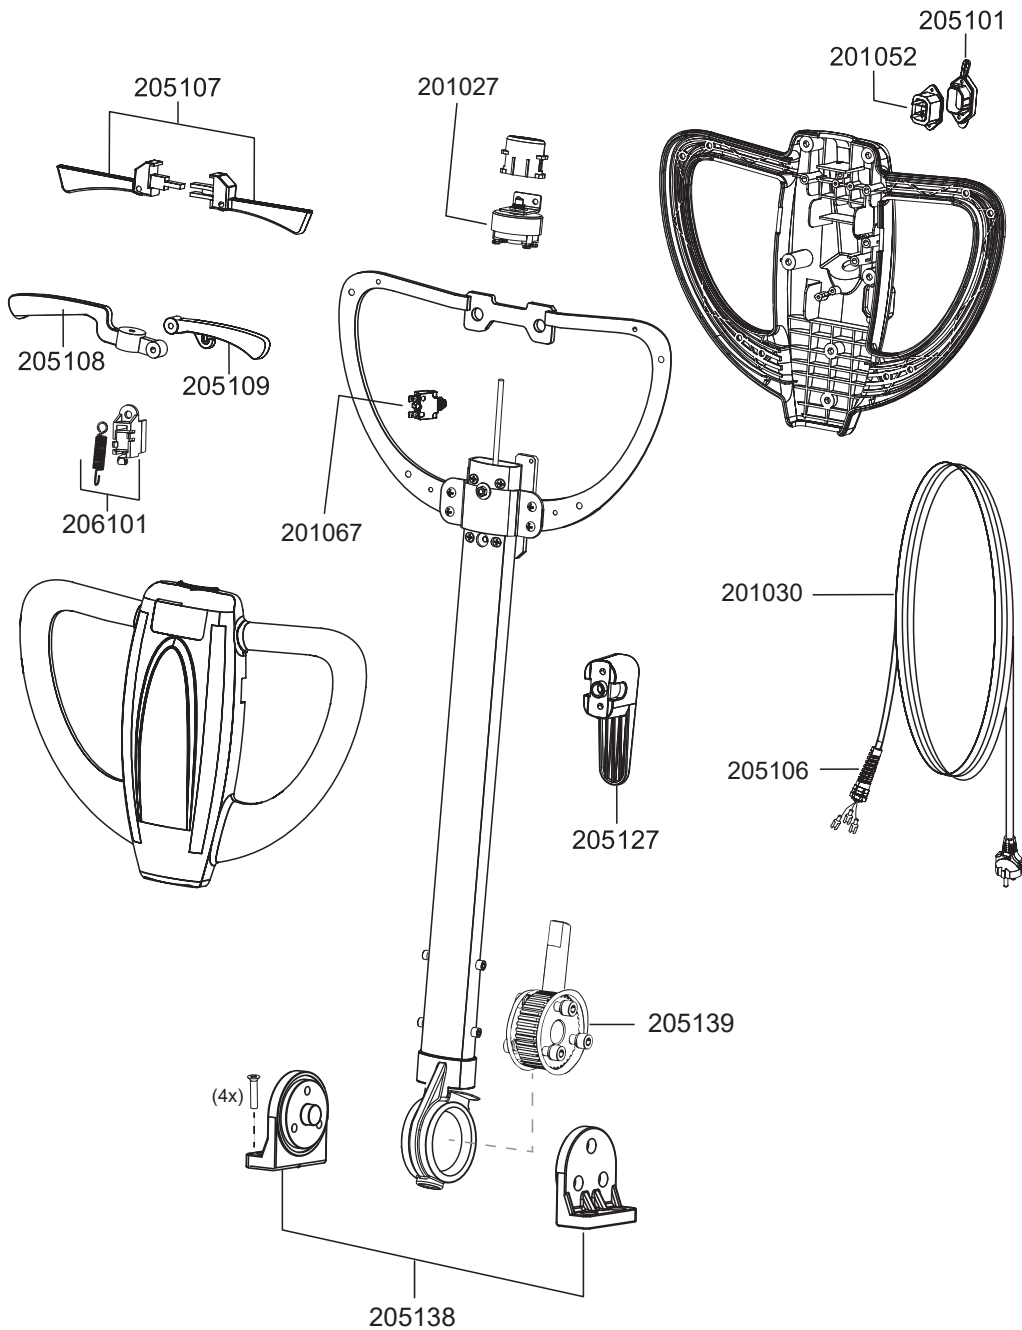

ZEUS

item no. description

spare parts single disc machine Zeus

201027	switch
201030	power cord, 12m, red
201052	socket
201067	thermal circuit breaker
205101	socket with cover
205106	strain relief
205107	control lever set
205108	adjusting lever pole
205109	operating lever fresh water
205127	cable hook
206101	switch magnet valve
205138	bearing block set
205139	gear wheel set

ZEUS

item no. description

spare parts single disc machine Zeus

203105	flange disc
205120	brush, 432mm,(soft)
205121	brush, 432mm,(hard)
205122	pad holder, 380mm
205124	condenser 250 μ F (start)
205125	condenser 30 μ F (operating)
206105	set inflating hose
206106	motor cover
206107	terminal strip
206108	magnet valve
206110	fresh water connection
206111	rubber bumper
206112	wheel axis
206113	water tank
206114	back wheel complete, rubber
206115	tank valve

accessory Zeus

201005	pad white (PU=5 pcs.), 17"
201006	pad red (PU=5 pcs.), 17"
201007	pad black (PU=5 pcs.), 17"
201008	pad green (PU=5 pcs.), 17"
201009	Queen Bonnet Pad, 17"
205131	brush set (205120, 205121, 205122)
201076	Power pad, 17"
201077	Duo pad, 17"